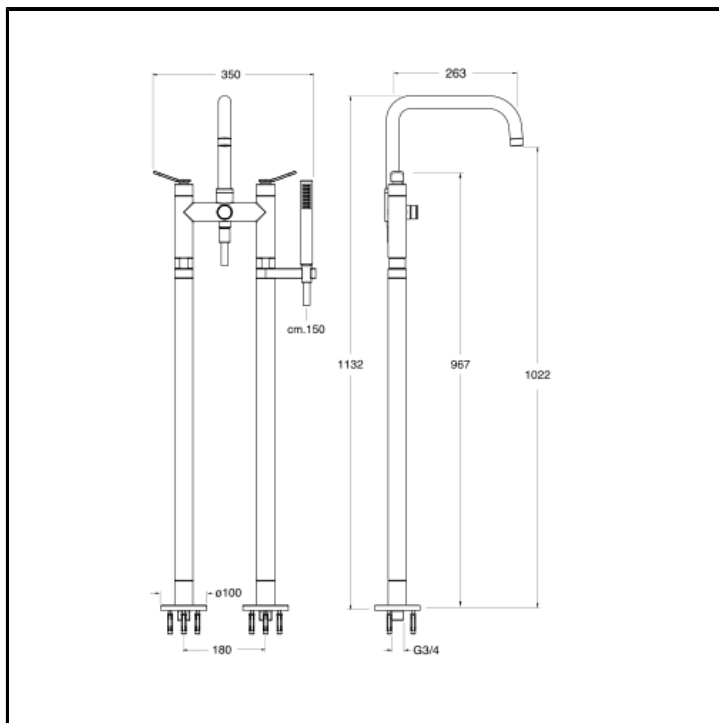

Floor mounted bath mixer with LONG LIFE flexible hose and metal anti-lime hand shower

FINITURE

-  Chrome
-  Brushed black chrome
-  PVD polished gold brass
-  PVD brushed gold brass
-  Brushed metallic
-  Black matt
-  PVD polished rose gold
-  PVD brushed rose gold