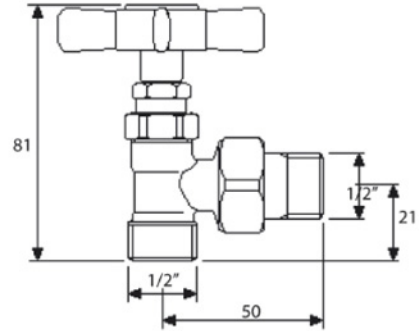

TOWELWARMER Collection	
Code	Description
9055-C 9056-I/N/O/OR 9056-B/ND/R	<p>Rope 1 towel warmer 465x770 mm (170 W - 146 Kcal/h t 50°)</p> <p>tolerance: 2%, resistance: 200Wpackaging size: mm850x540x170Htotal weight: 7,3kg</p> <p>Chrome Incalux, Nickel, Dark Gold, Rose Gold Bronze, Dark Nickel, Copper</p>

Verona - Italy
 tel. +39 045 8006917
 fax. +39 045 8020111
 gentry-home.com

TOWELWARMER Collection	
Code	Description
9127-C 9128-I/N/O/OR 9128-B/ND/R	Valves (pair) Chrome Incalux, Nickel, Dark Gold, Rose Gold Bronze, Dark Nickel, Copper Fittings available 12/14/16 copper 12/14/16 covered
9126	Electrical element complete with thermostatic control