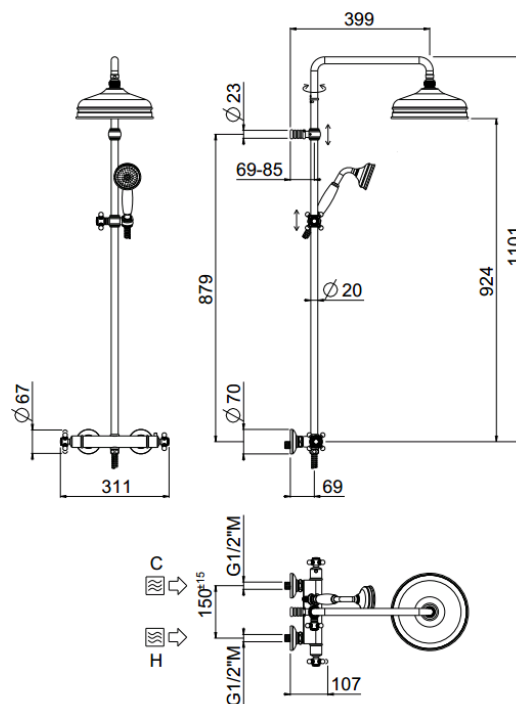

## TECHNICAL INFORMATION

Traditional shower column including exposed mixer with diverter, turning bar with adjustable mounting. Traditional non-liming inspectable shower head, Ø220, in brass/stainless steel. One jet traditional non-liming inspectable shower with curved elbow in brass. Double spiral flexible hose in brass, cm 150. CHROME

## FEATURES

Rain jet

Non-liming

adjustable  
column

## TECHNICAL DRAWING