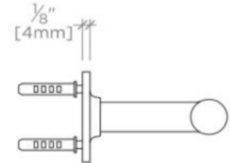

## BOND

BTB018

Bond 18" Towel Bar

TOP VIEW

SCALE: 3"=1'-0"

FRONT VIEW

SCALE: 3"=1'-0"

SIDE VIEW