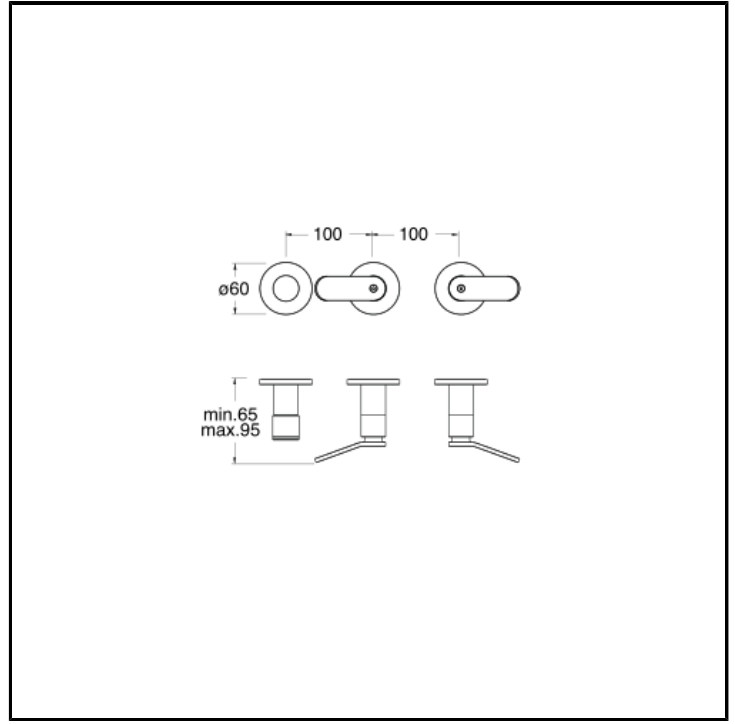

3 hole bath/shower mixer external parts for CRICS115 with 3 outlet diverter