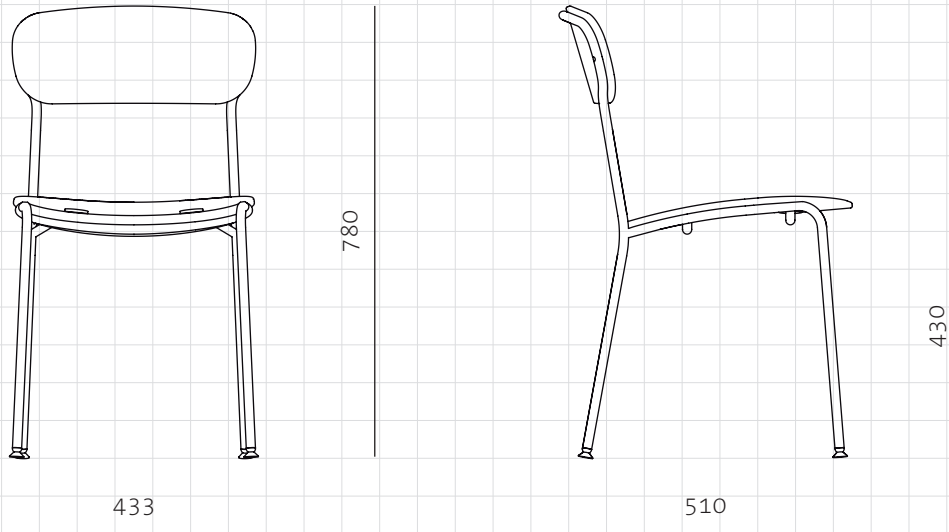

## Stack Dining Chair

### CODE

ST-S210

### DIMENSIONS

W433 x D510 x H780mm

### NET WEIGHT

Seating height: 430mm