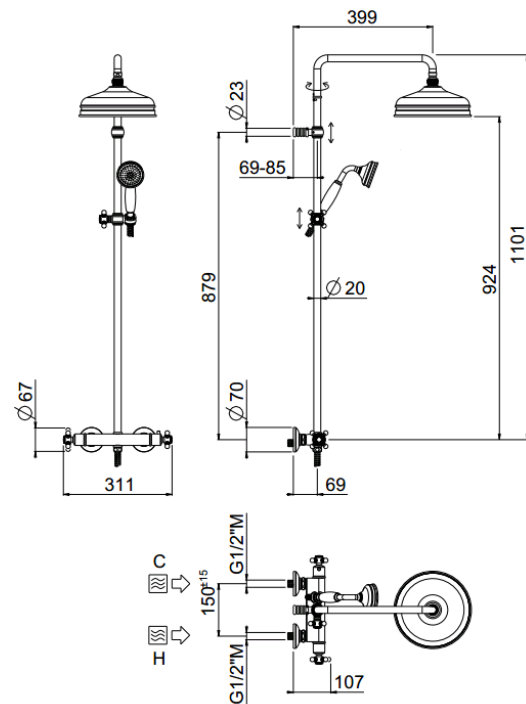

## TECHNICAL INFORMATION

Traditional shower column including exposed mixer with diverter, turning bar with adjustable mounting. Traditional non-liming inspectable shower head, Ø310, in brass/stainless steel. One jet traditional non-liming inspectable shower with curved elbow in brass. Double spiral flexible hose in brass, cm 150. CHROME

## FEATURES

Rain jet

Non-liming

adjustable  
column

## TECHNICAL DRAWING