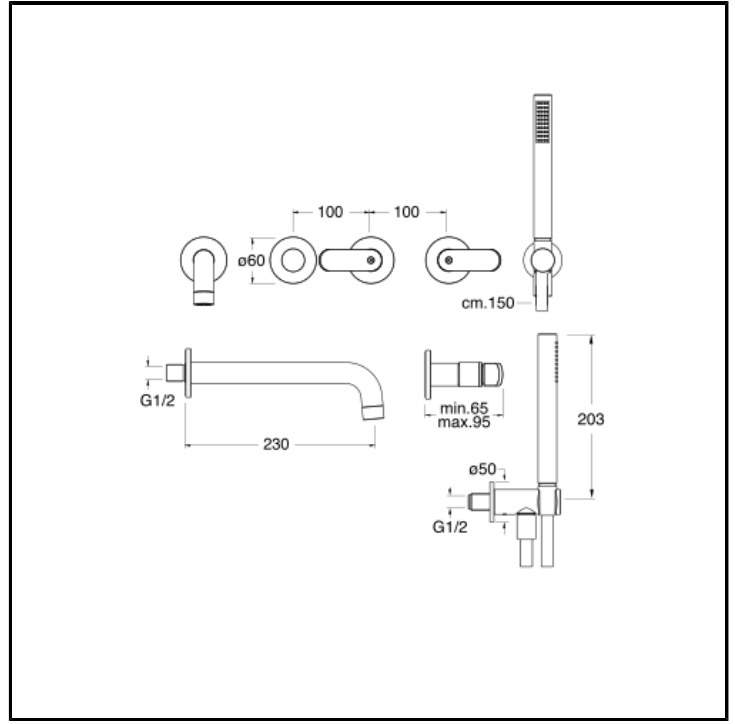

3 hole bath mixer external parts for CRICS115 with 2 outlet diverter, spout, metal anti-lime hand shower and LONG LIFE flexible hose

FINITURE

-  Chrome
-  Brushed black chrome
-  PVD polished gold brass
-  PVD brushed gold brass
-  Brushed metallic
-  Black matt
-  PVD polished rose gold
-  PVD brushed rose gold