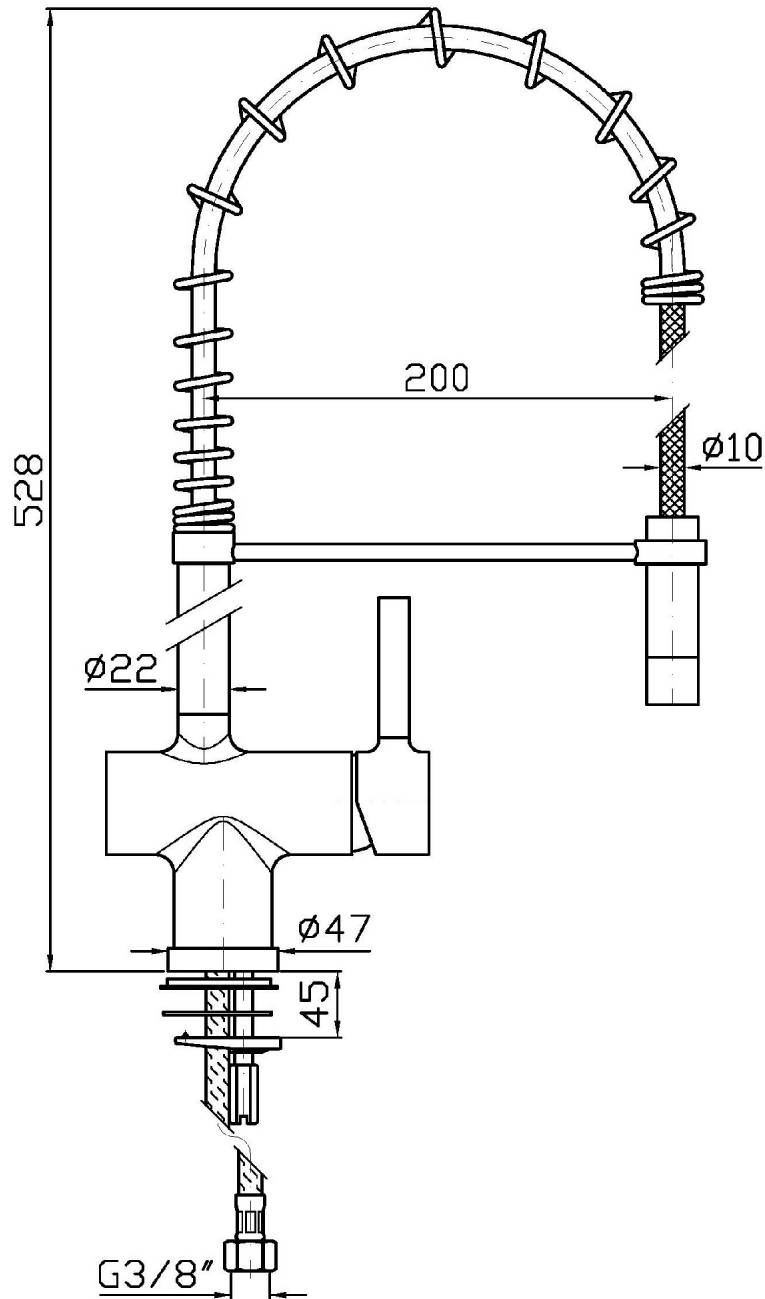

KITCHEN

ZP6286

Disegno Complessivo / Overall Drawing