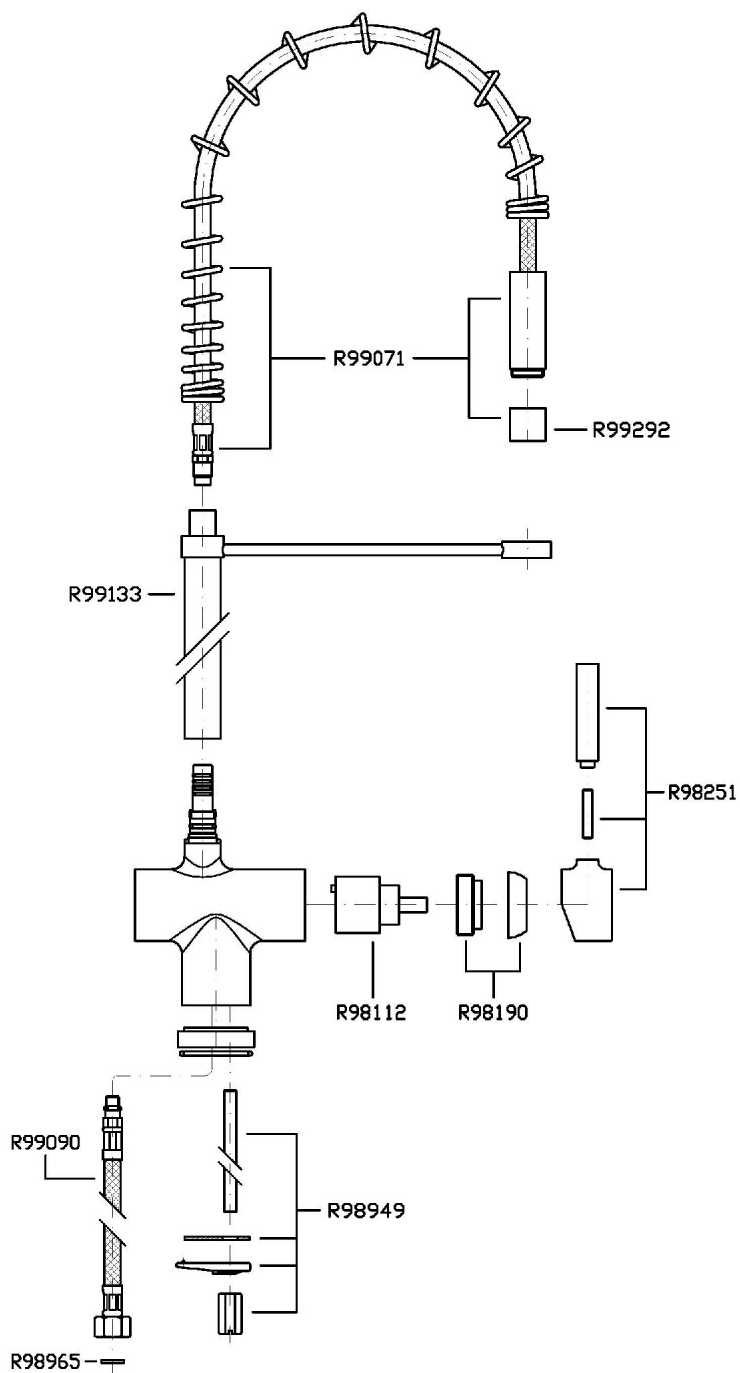

KITCHEN

ZP6286

Esplosi / Exploded