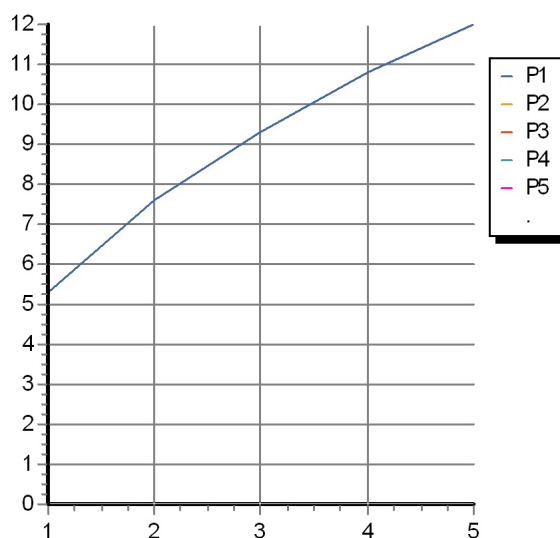

## KITCHEN

ZP6286

Pesi e Misure / Weights and Sizes

Peso ( Kg ) Weight ( lb )	3,78 ( Kg )	8,33 ( lb )
Volume test ( dc3 ) - ( in3 )	15,98 ( dc3 )	975,16 ( in3 )
h ( mm ) - ( in )	90,00 ( mm )	3,54 ( in )
L1 ( mm ) - ( in )	335,00 ( mm )	13,19 ( in )
L2 ( mm ) - ( in )	530,00 ( mm )	20,87 ( in )