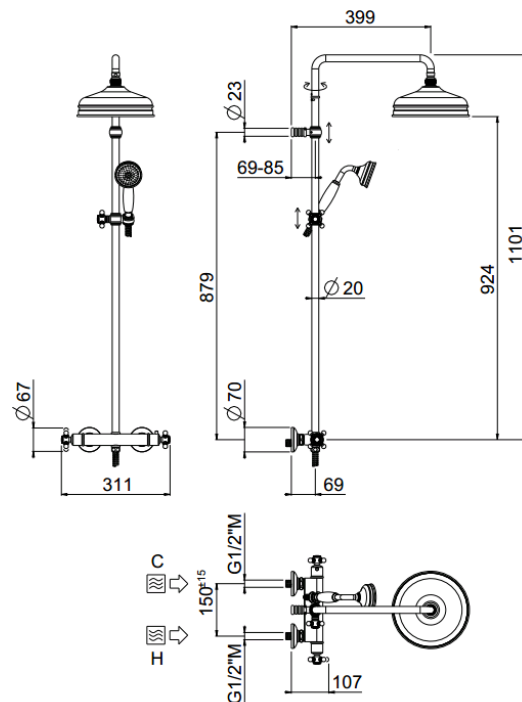

## TECHNICAL INFORMATION

Traditional shower column including exposed mixer with diverter, turning bar with adjustable mounting. Traditional non-liming inspectable shower head, Ø270, in brass/stainless steel. 5 jets traditional non-liming inspectable shower with curved elbow in brass. Double spiral flexible hose in brass, cm 150. CHROME

## TECHNICAL DRAWING