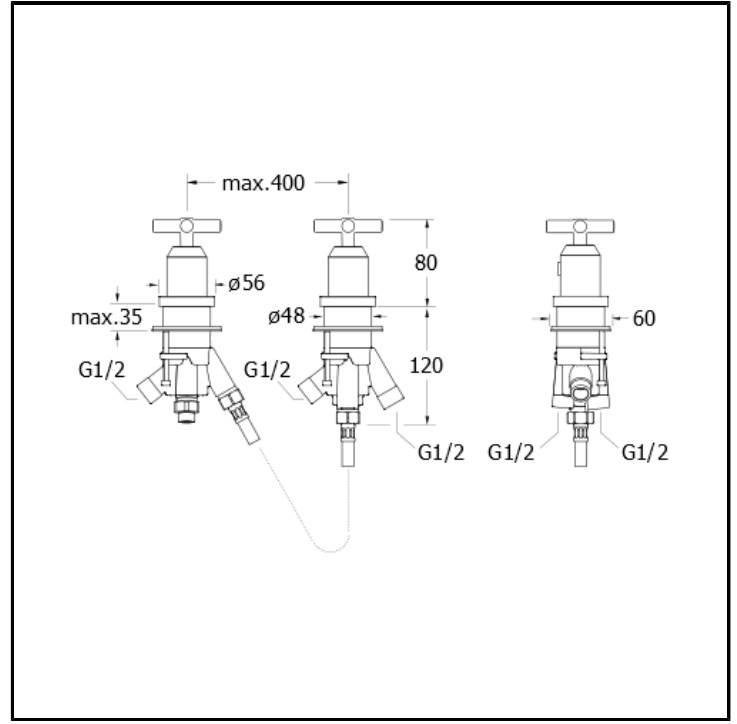

Deck mounted thermostatic bath mixer with 3 outlets diverter

FINITURE

- White matt
- Chrome
- Polished black chrome
- Brushed black chrome
- Polished metallic
- Brushed metallic
- Black matt
- Yellow gold oro
- PVD polished rose gold
- PVD brushed rose gold
- Brushed old brass

CHARACTERISTICS

-

COMMAND

- Thermostatic

INSTALLATION

- Tub edge

TPOLOGY

-