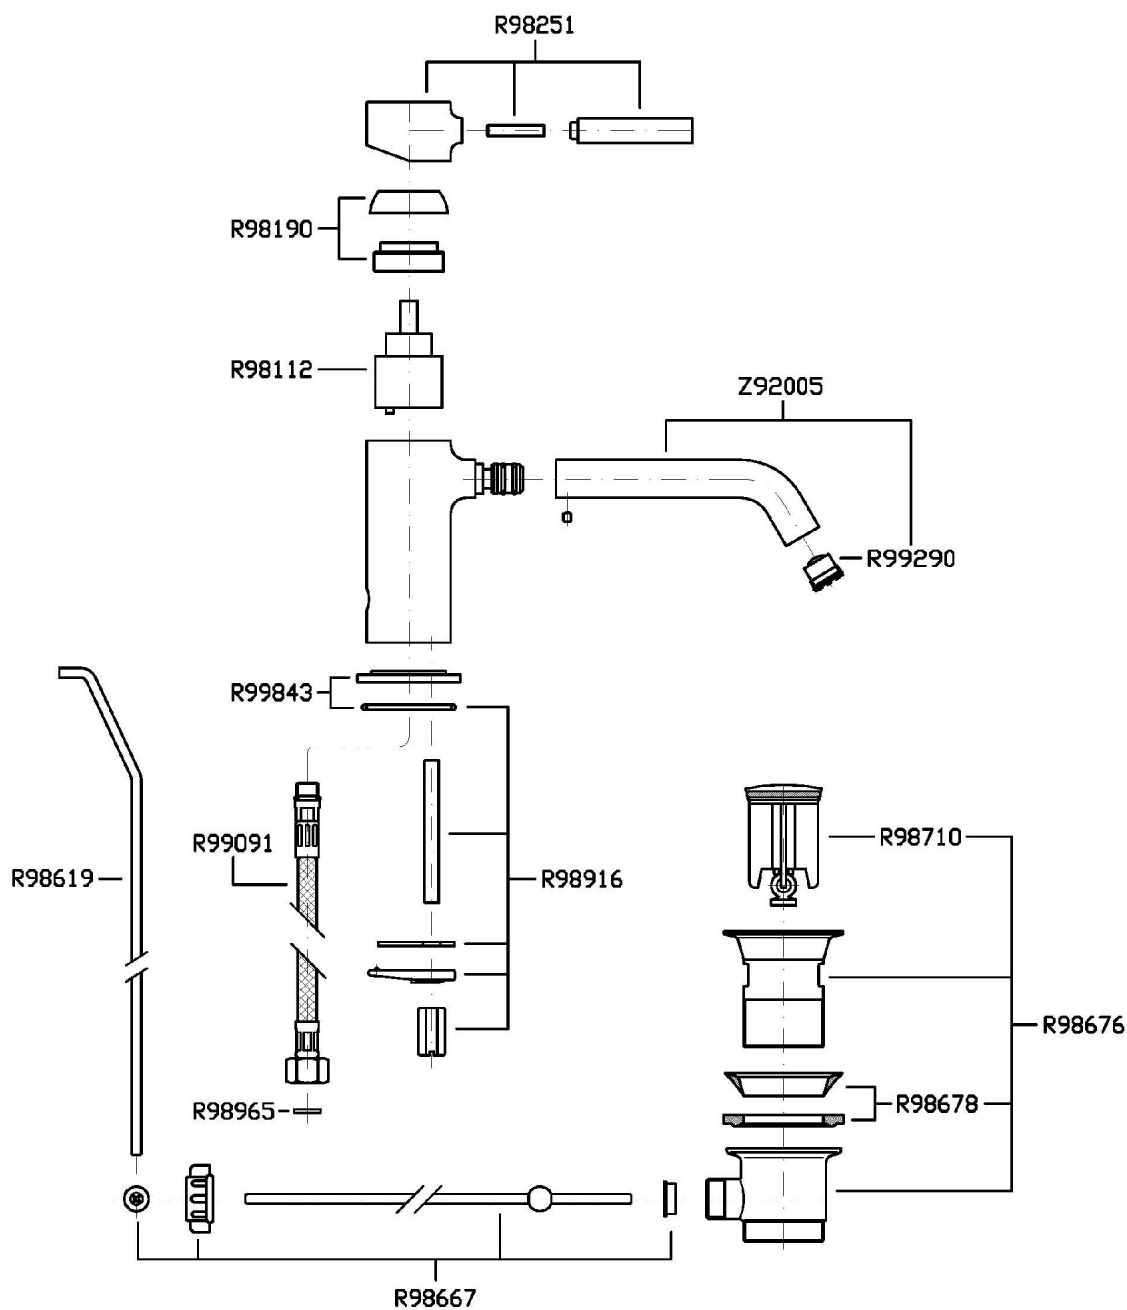

Single lever basin mixer with extended spout, aerator, 1 ¼" pop-up waste, flexible tails. Spout projection 165 mm.

Finiture / Finishes

						
Cromo / Chrome	Nickel Spazzolato / Brushed Nickel	Nickel Lucido / Polished Nickel	Oro / Gold	Oro spazzolato / Brushed Gold	Metal Black / Metal Black	Metal Black spazzolato / Brushed Metal Black
						
Bianco Opaco Goffrato / Embossed Matt White	Nero Opaco Goffrato / Embossed Matt Black	Nero Soft Touch / Soft Touch Black				

PAN

ZP6247

Esplosi / Exploded

PAN

ZP6247

Portate / Flowrates (lt/min)

PRESSIONE PRESSURE	1 BAR	2 BAR	3 BAR	4 BAR	5 BAR
LAVABO BASIN	6,5	9,6	11,9	13,4	14,9
P1					
P2					
P3					
P4					
P5					

PAN

ZP6247

Pesi e Misure / Weights and Sizes

Peso (Kg) Weight (lb)	2,40 (Kg)	5,29 (lb)
Volume test (dc3) - (in3)	7,43 (dc3)	453,41 (in3)
h (mm) - (in)	90,00 (mm)	3,54 (in)
L1 (mm) - (in)	250,00 (mm)	9,84 (in)
L2 (mm) - (in)	330,00 (mm)	12,99 (in)