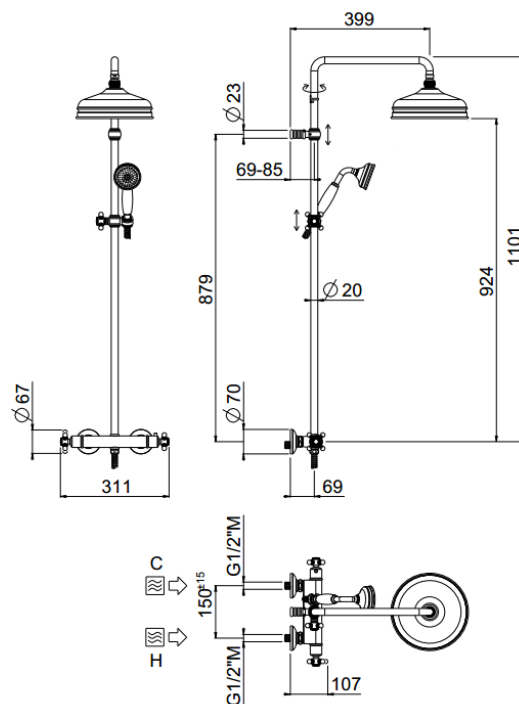

Colonial Rigoletto

Colonial Rigoletto
01-1824-CR

TECHNICAL INFORMATION

Traditional shower column including exposed mixer with diverter, turning bar with adjustable mounting. Traditional non-liming inspectable shower head, Ø270, in brass/stainless steel. One jet traditional non-liming inspectable shower with curved elbow in brass. Double spiral flexible hose in brass, cm 150. CHROME

Flow rate:
x rubinetto

PICTURE

SPARE PARTS

ORIC032
2 vie / ways

ORIC035
T°

FEATURES

Rain jet

Non-liming

adjustable
column

TECHNICAL DRAWING

FINISHINGS