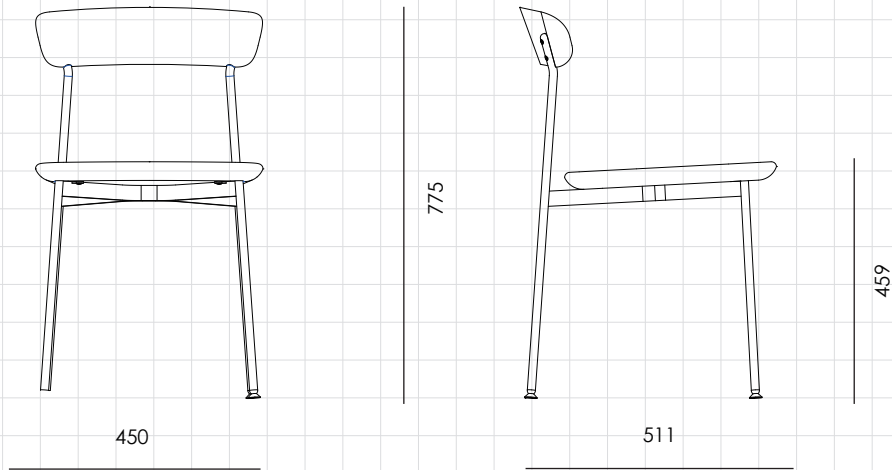

Crawford Dining Chair U

CODE

CR-S210-UP

DIMENSIONS

W450 x D508 x H775mm

Seating height: 459mm

NET WEIGHT

6.0 kg

ENVIRONMENT

Indoor

MATERIALS

Upholstery seat, solid wood back, Steel black powder coated frame.

*Please refer to website or contact your local representative for complete material swatches.

SHIPPING

Package	Assembled		
Package Qty	1 pcs/box		
Packaging	Measurement (mm)	Volume (cbm)	Gross Weight (kg)
FCL	W515 x D576 x H860	0.26	10.94
LCL/AIR	W555 x D616 x H950	0.32	14.91