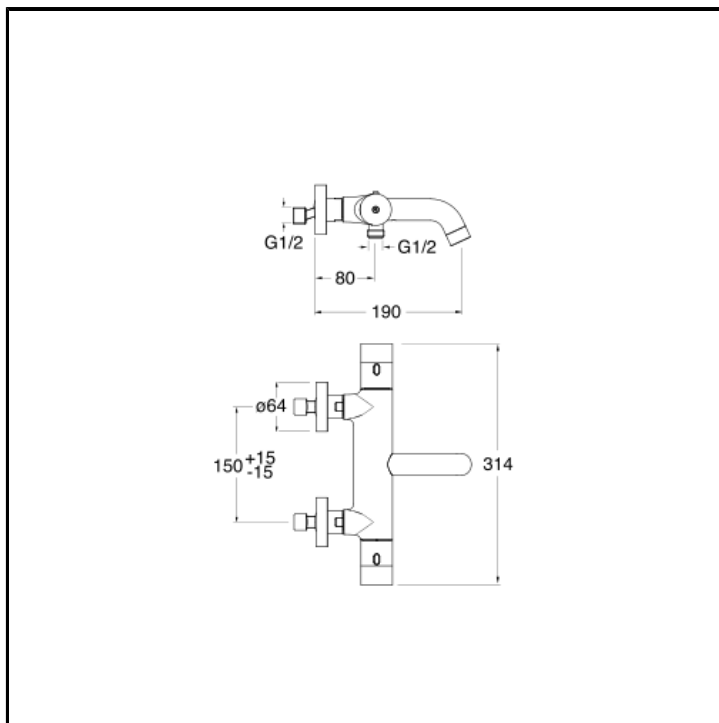

External thermostatic bath mixer

FINITURE

-  Chrome
-  Brushed black chrome
-  PVD polished gold brass
-  PVD brushed gold brass
-  Brushed metallic
-  Black matt
-  PVD polished rose gold
-  PVD brushed rose gold