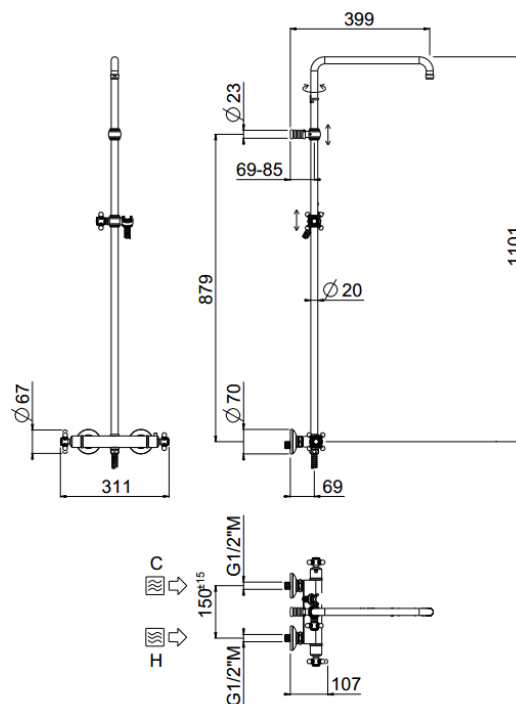

Colonial Rigoletto

Colonial Rigoletto single shower column
01-0820-CR

TECHNICAL INFORMATION

Traditional shower column including exposed mixer with diverter, turning bar with adjustable mounting, without shower and shower head. Double spiral flexible hose in brass, cm 150.
CHROME

Flow rate:
x rubinetto

PICTURE

SPARE PARTS

ORIC032
2 vie / ways

ORIC035
T°

FEATURES

adjustable
column

TECHNICAL DRAWING