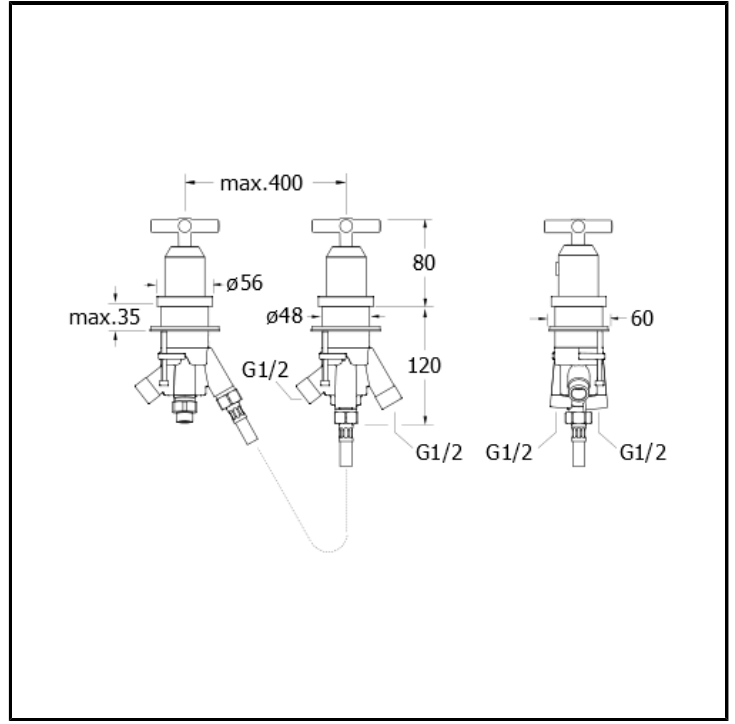

Deck mounted thermostatic bath mixer with 2 outlets diverter

FINITURE

- White matt
- Chrome
- Polished black chrome
- Brushed black chrome
- Polished metallic
- Brushed metallic
- Black matt
- Yellow gold oro
- PVD polished rose gold
- PVD brushed rose gold
- Brushed old brass

CHARACTERISTICS

-

COMMAND

- Thermostatic

INSTALLATION

- Tub edge

TIPOLOGY

-