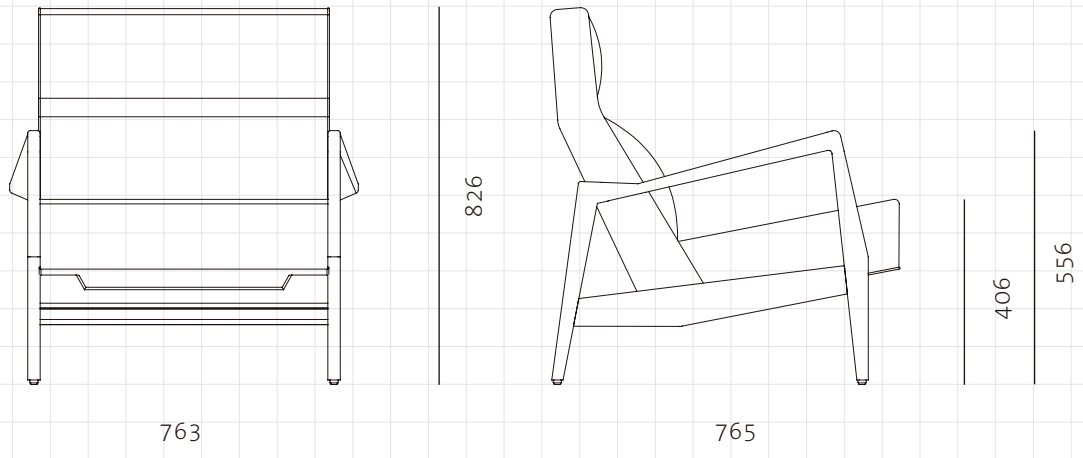

### Risom Lounge Chair

**CODE**  
**DIMENSIONS**

RI-S111  
W763 x D765 x H826mm  
Seating height: 406mm

**NET WEIGHT**  
**ENVIRONMENT**  
**MATERIALS**

22.5 kg  
Indoor  
Solid wood frame, Upholstery  
\*Please refer to website or contact your local representative for complete material swatches.

**SHIPPING**

<b>Package</b>	Assembled		
<b>Package Qty</b>	1 pcs/box		
<b>Packaging</b>	<b>Measurement (mm)</b>	<b>Volume (cbm)</b>	<b>Gross Weight (kg)</b>
<b>FCL</b>	W828 x D830 x H911	0.63	30.07
<b>LCL/AIR</b>	W868 x D870 x H1001	0.76	38.84