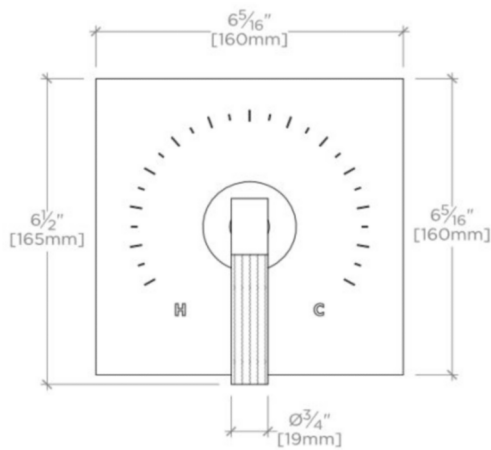

### PRODUCT FEATURES

Lever Handle

Allows bather to adjust temperature of all waterway outlets with a hot limit safety stop providing anti-scald protection

Features Guilloche Link Pattern Handle

Stocked in Nickel and Brass

Requires rough valve, sold separately: GUTH56 (1/2") or GUTH38 (3/4")

## BTH12C

Bond Union Series Square Thermostatic Control Valve Trim with  
Guilloche Link Lever Handle

TOP VIEW SCALE: 3"=1'-0"

FRONT VIEW SCALE: 3"=1'-0"

SIDE VIEW SCALE: 3"=1'-0"