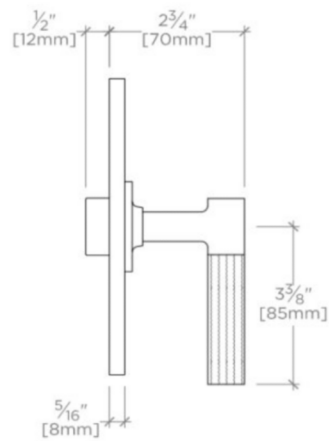

### PRODUCT FEATURES

Lever Handle

Allows bather to adjust temperature of all waterway outlets with a hot limit safety stop providing anti-scald protection

Features Guilloche Link Pattern Handle

Stocked in Nickel and Brass

## BTH12C

Bond Union Series Square Thermostatic Control Valve Trim with  
Guilloche Link Lever Handle

TOP VIEW SCALE: 3"=1'-0"

FRONT VIEW SCALE: 3"=1'-0"

SIDE VIEW SCALE: 3"=1'-0"