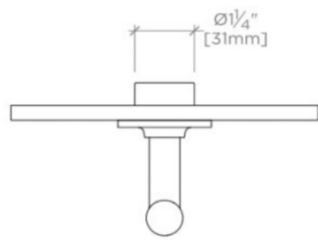

### PRODUCT FEATURES

Lever Handle

Allows bather to adjust temperature of all waterway outlets with a hot limit safety stop providing anti-scald protection

Features Guilloche Link Pattern Handle

Stocked in Nickel and Brass

Requires rough valve, sold separately: GUTH56 (1/2") or GUTH38 (3/4")

## BTH12C

Bond Union Series Square Thermostatic Control Valve Trim with  
Guilloche Link Lever Handle

TOP VIEW SCALE: 3"=1'-0"

FRONT VIEW SCALE: 3"=1'-0"

SIDE VIEW SCALE: 3"=1'-0"