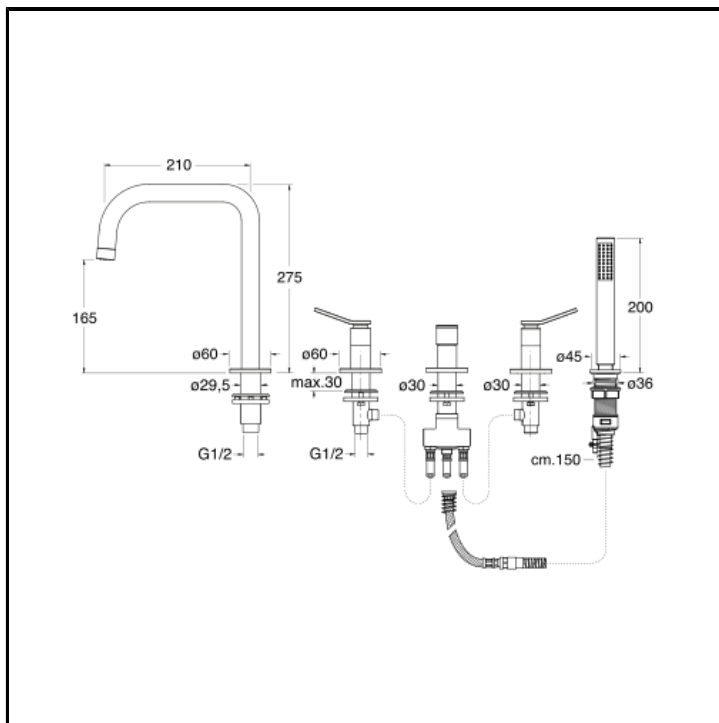

5 hole deck mounted bath mixer with diverter, spout, pull-out metal anti-lime hand shower and FOLLOW ME

FINITURE

-  Chrome
-  Brushed black chrome
-  PVD polished gold brass
-  PVD brushed gold brass
-  Brushed metallic
-  Black matt
-  PVD polished rose gold
-  PVD brushed rose gold

INSTALLATION

- Tub edge

TIPOLOGY

-

ENVIRONMENT

- Bathroom