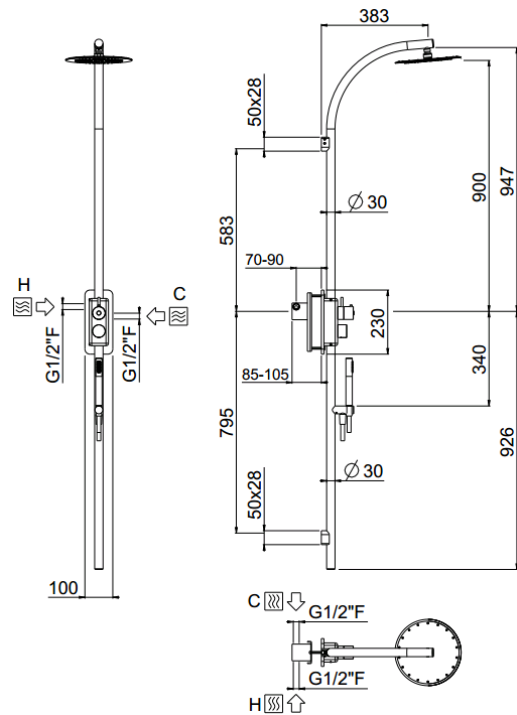

Gem

Gem MySlim inspectable showe head
00-1302-CR

TECHNICAL INFORMATION

Shower column in brass, with fixed shower holder and half-built-in integrated thermostatic. 3mm ultra-thin round shower head, Ø240, non-liming, inspectable and serviceable in chromed stainless steel. One jet round hand shower in brass, non-liming, inspectable and serviceable. Smooth anti-torsion PVC flexible hose cm150. CHROME

Flow rate:
x rubinetto

PICTURE

SPARE PARTS

ORIC060
Deviatore
Diverter

ORIC006
Termostatica
Thermostatic
T°

FEATURES

Rain jet

Safe touch

double anti-torsion

inspectable round

TECHNICAL DRAWING

FINISHINGS