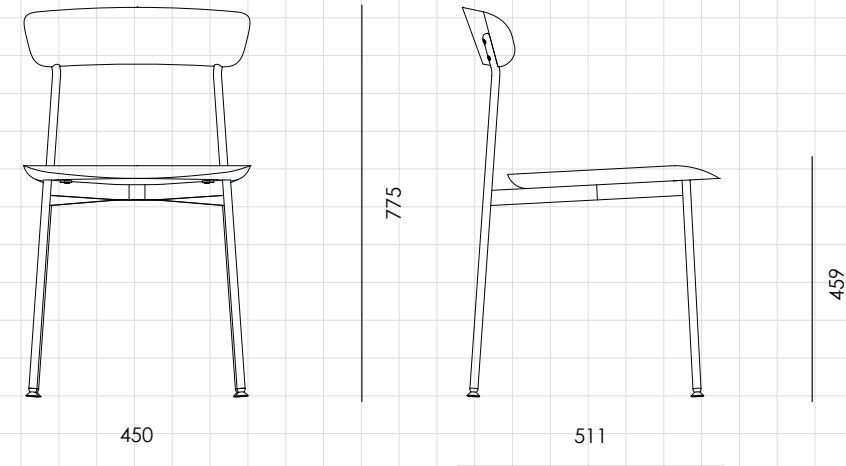

Crawford Dining Chair V

CODE
DIMENSIONS

CR-S210-WD
W450 x D511 x H775mm
Seating height: 459mm

NET WEIGHT
ENVIRONMENT
MATERIALS

6.0 kg
Indoor
Solid wood seat and back, Steel black powder coated frame.

*Please refer to website or contact your local representative for complete material swatches.

SHIPPING

Package	Assembled		
Package Qty	1 pcs/box		
Packaging	Measurement (mm)	Volume (cbm)	Gross Weight (kg)
FCL	W515 x D576 x H860	0.26	10.94
LCL/AIR	W555 x D616 x H950	0.32	14.91