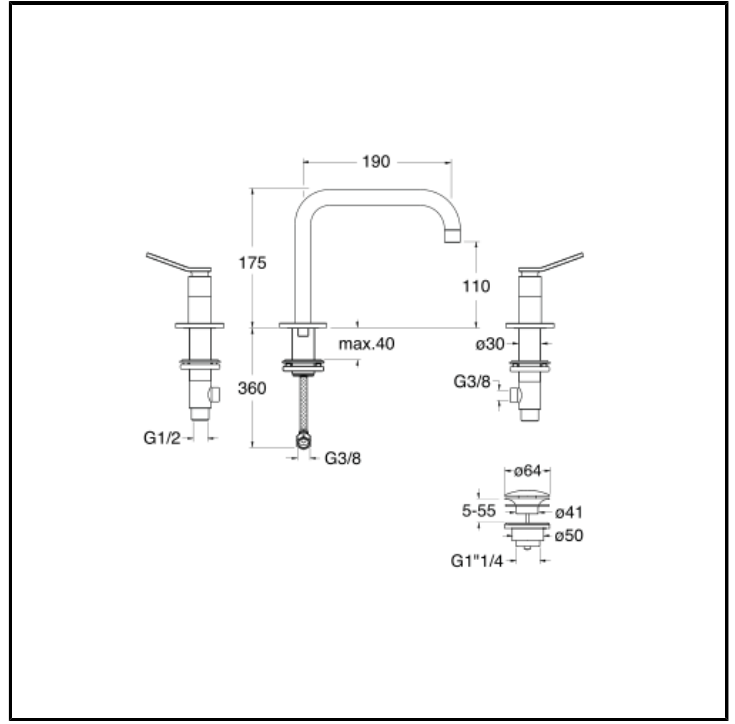

CRIES204

3 hole basin mixer SMALL with 1"1/4 Up&Down waste

FINITURE

-  Chrome
-  Brushed black chrome
-  PVD polished gold brass
-  PVD brushed gold brass
-  Brushed metallic
-  Black matt
-  PVD polished rose gold
-  PVD brushed rose gold