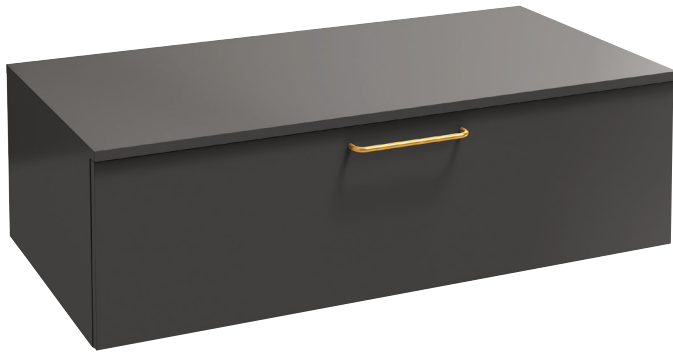

EB2539-R8

Collection: ODÉON RIVE GAUCHE

Finish*:

N14 - Mèlaminé
Gris anthracite

G1C - Laque
brillante Blanc

E10 - Mèlaminé
Chêne Québec

N18 - Mèlaminé
brillant Blanc

E52 - Mèlaminé
Chêne tabac

NR4 - Mèlaminé
Marbre blanc

M90 - Mèlaminé
Noir mat

Main features:

Features

- DIMENSIONS: 100 x 0 x 0 cm
- MATERIAL: Lacquer or melamine
- NORMS AND REGULATION: NF
- VERSION: Gold handle
- HANDLE : Attached wire handle
- FIXING: Installer selects fixings set according to wall support
- WEIGHT: 26.6 kg
- INSTALLATION TYPE: Wall-hung
- STORAGE TYPE: Drawer
- TYPE OF COORDINATING FURNITURE : Drawer unit
- INSIDE FINISH: Gris

Consumer benefits

- PRACTICAL: Additional storage solution
- PERFECT FINISH: Wide choice of finishes

Technical drawing

Product Specification: Drawer unit 100 cm 1 drawer, gold wire handle. EB2539-R8. Collection: ODÉON RIVE GAUCHE. DIMENSIONS: 100 x 0 x 0 cm. WEIGHT: 26.6 kg. MATERIAL: Lacquer or melamine. INSTALLATION TYPE: Wall-hung. NORMS AND REGULATION: NF. STORAGE TYPE: Drawer. VERSION: Gold handle. TYPE OF COORDINATING FURNITURE : Drawer unit. HANDLE : Attached wire handle. INSIDE FINISH: Gris. FIXING: Installer selects fixings set according to wall support.