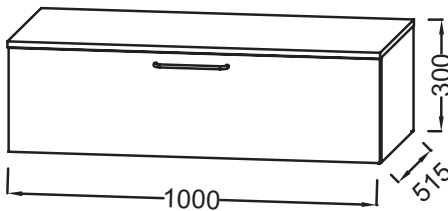

NR4 - Mèlaminé
Marbre blanc

M90 - Mèlaminé
Noir mat

Main features:

Features

- DIMENSIONS: 100 x 0 x 0 cm
- MATERIAL: Lacquer or melamine
- NORMS AND REGULATION: NF
- VERSION: Gold handle
- HANDLE : Attached wire handle
- FIXING: Installer selects fixings set according to wall support
- WEIGHT: 26.6 kg
- INSTALLATION TYPE: Wall-hung
- STORAGE TYPE: Drawer
- TYPE OF COORDINATING FURNITURE : Drawer unit
- INSIDE FINISH: Gris

Consumer benefits

- PRACTICAL: Additional storage solution
- PERFECT FINISH: Wide choice of finishes

Technical drawing

Product Specification: Drawer unit 100 cm 1 drawer, gold wire handle. EB2539-R8. Collection: ODÉON RIVE GAUCHE. DIMENSIONS: 100 x 0 x 0 cm. WEIGHT: 26.6 kg. MATERIAL: Lacquer or melamine. INSTALLATION TYPE: Wall-hung. NORMS AND REGULATION: NF. STORAGE TYPE: Drawer. VERSION: Gold handle. TYPE OF COORDINATING FURNITURE : Drawer unit. HANDLE : Attached wire handle. INSIDE FINISH: Gris. FIXING: Installer selects fixings set according to wall support.