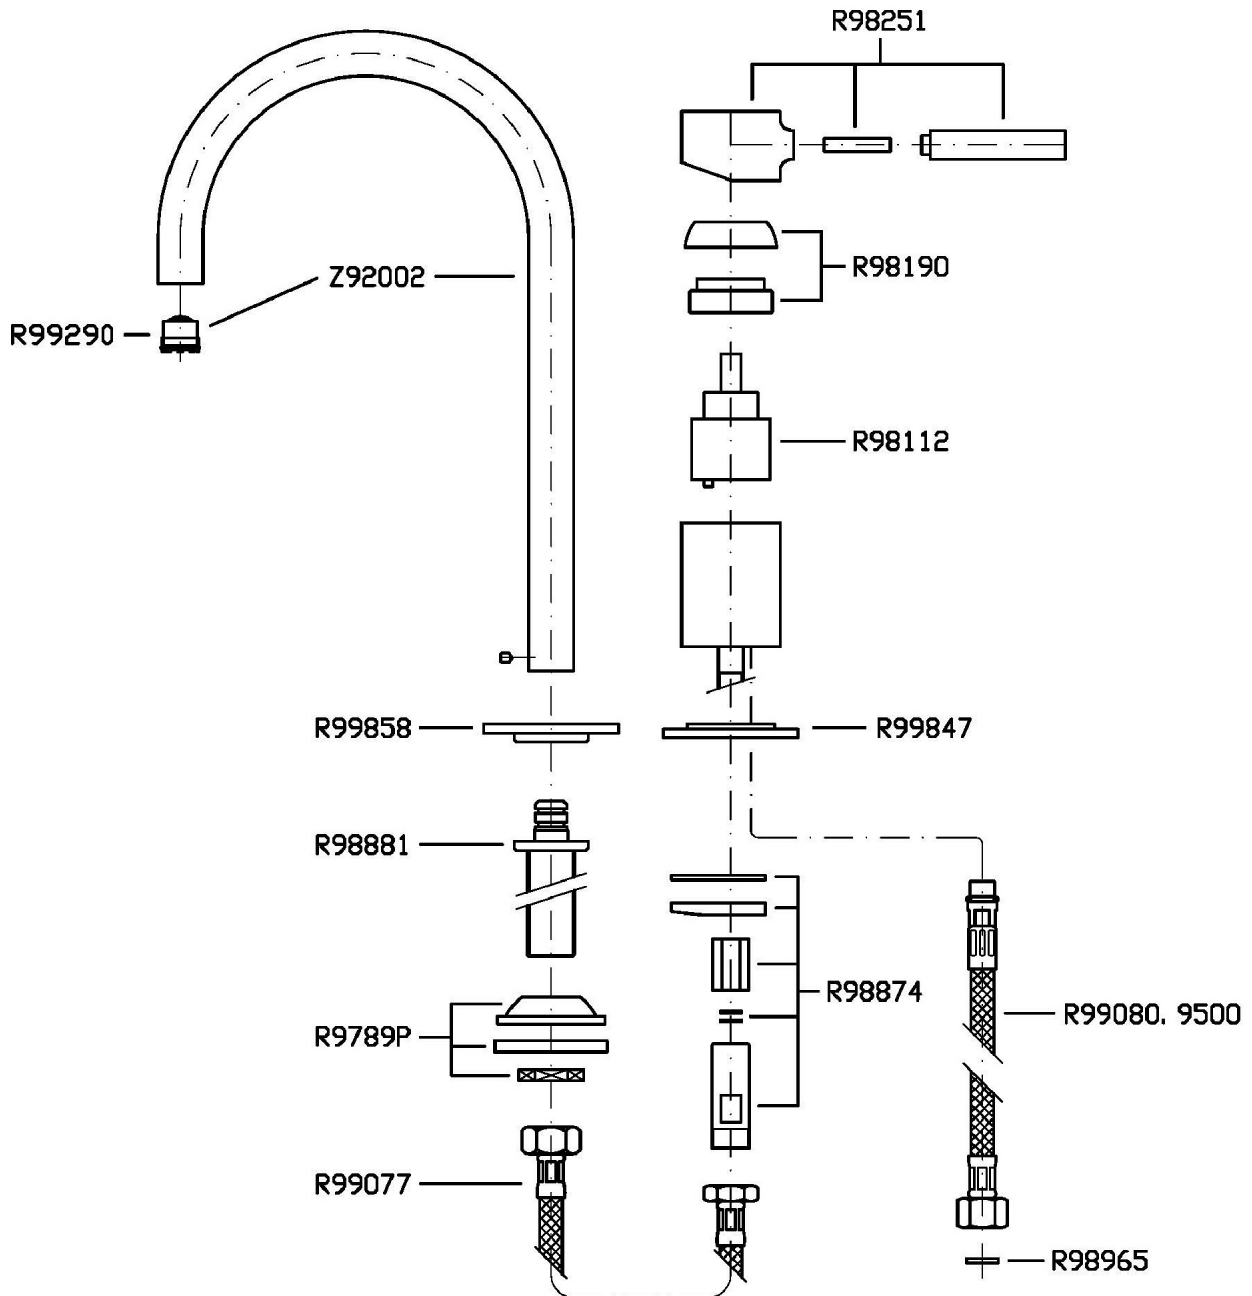

2 hole single lever basin mixer with swivel spout, aerator, flexible tails.

Finiture / Finishes

	 C3	 C8	 C40	 C41	 C50	 C51
Cromo / Chrome	Nickel Spazzolato / Brushed Nickel	Nickel Lucido / Polished Nickel	Oro / Gold	Oro spazzolato / Brushed Gold	Metal Black / Metal Black	Metal Black spazzolato / Brushed Metal Black
 W1	 N1	 N7				
Bianco Opaco Goffrato / Embossed Matt White	Nero Opaco Goffrato / Embossed Matt Black	Nero Soft Touch / Soft Touch Black				

PAN

ZP6223

Disegno Complessivo / Overall Drawing

PAN

ZP6223

Esplosi / Exploded

PAN

ZP6223

Portate / Flowrates (lt/min)

PRESSIONE PRESSURE	1 BAR	2 BAR	3 BAR	4 BAR	5 BAR
LAVABO BASIN	6,8	9,7	12	13,6	15,3
P1					
P2					
P3					
P4					
P5					

PAN

ZP6223

Pesi e Misure / Weights and Sizes

Peso (Kg) Weight (lb)	2,50 (Kg)	5,51 (lb)
Volume test (dc3) - (in3)	11,01 (dc3)	671,87 (in3)
h (mm) - (in)	90,00 (mm)	3,54 (in)
L1 (mm) - (in)	335,00 (mm)	13,19 (in)
L2 (mm) - (in)	365,00 (mm)	14,37 (in)