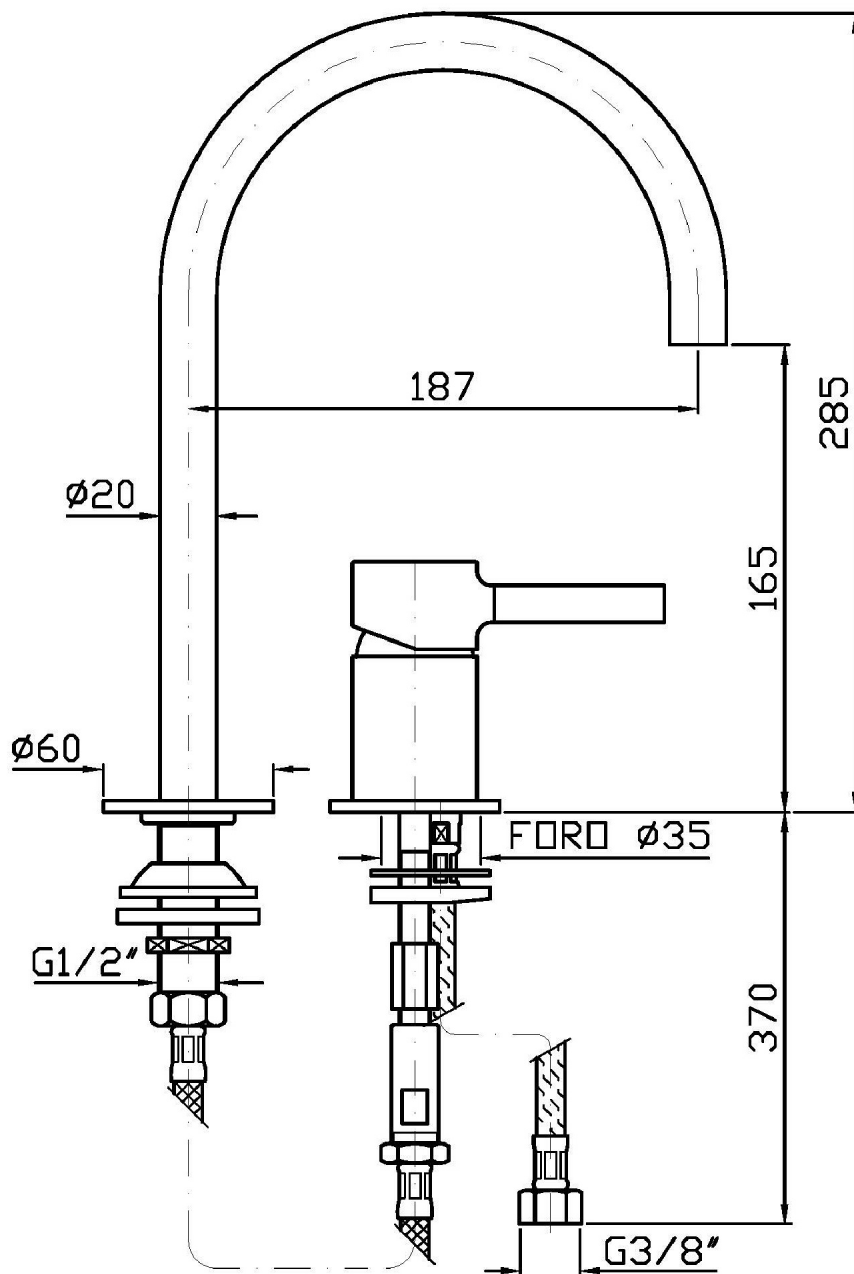

2 hole single lever basin mixer with swivel spout, aerator, flexible tails.

Finiture / Finishes

	 C3	 C8	 C40	 C41	 C50	 C51
Cromo / Chrome	Nickel Spazzolato / Brushed Nickel	Nickel Lucido / Polished Nickel	Oro / Gold	Oro spazzolato / Brushed Gold	Metal Black / Metal Black	Metal Black spazzolato / Brushed Metal Black
 W1	 N1	 N7				
Bianco Opaco Goffrato / Embossed Matt White	Nero Opaco Goffrato / Embossed Matt Black	Nero Soft Touch / Soft Touch Black				

PAN

ZP6223

Disegno Complessivo / Overall Drawing

PAN

ZP6223

Esplosi / Exploded

PAN

ZP6223

Portate / Flowrates (lt/min)

PRESSIONE PRESSURE	1 BAR	2 BAR	3 BAR	4 BAR	5 BAR
LAVABO BASIN	6,8	9,7	12	13,6	15,3
P1					
P2					
P3					
P4					
P5					

PAN

ZP6223

Pesi e Misure / Weights and Sizes

Peso (Kg) Weight (lb)	2,50 (Kg)	5,51 (lb)
Volume test (dc3) - (in3)	11,01 (dc3)	671,87 (in3)
h (mm) - (in)	90,00 (mm)	3,54 (in)
L1 (mm) - (in)	335,00 (mm)	13,19 (in)
L2 (mm) - (in)	365,00 (mm)	14,37 (in)