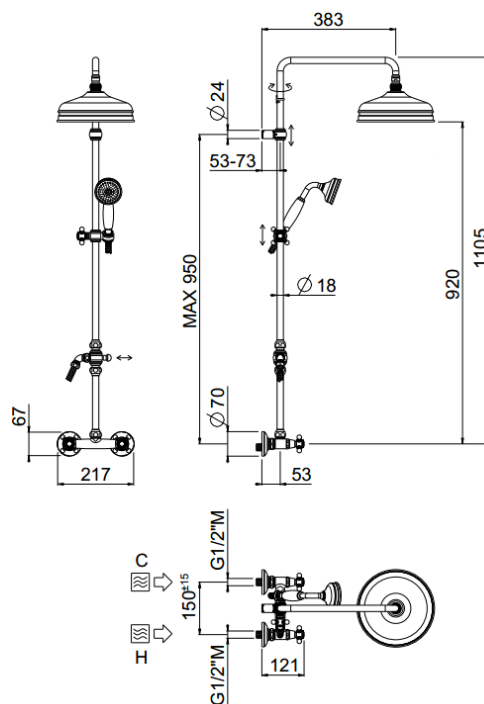

## TECHNICAL INFORMATION

Traditional shower column including diverter, turning bar with adjustable mounting and exposed shower mixer. Traditional non-liming inspectable shower head, Ø270, in brass/stainless steel. One jet traditional non-liming inspectable shower with curved elbow in brass. Double spiral flexible hose in brass, cm 150. CHROME

## SPARE PARTS

ORIC021  
vitone  
screw down

## FEATURES

Rain jet

Non-liming

adjustable  
column

## TECHNICAL DRAWING