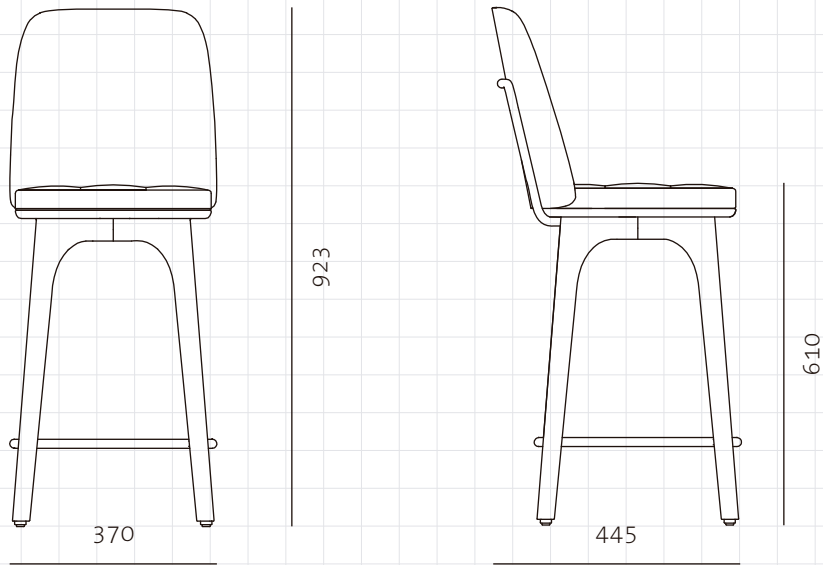

Utility High Chair SH610

CODE

UT-S310-610

DIMENSIONS

W370 x D445 x H923mm

NET WEIGHT

Seating height: 610mm

ENVIRONMENT

7.0 kg

MATERIALS

Indoor

Solid wood legs, Stainless steel brass finish/Steel black powder coated finish,

Upholstered seat and back

*Please refer to website or contact your local representative for complete material swatches.

SHIPPING

Package Assembled

Package Qty 1 pcs/box

Packaging	Measurement (mm)	Volume (cbm)	Gross Weight (kg)
FCL	W435 x D510 x H1008	0.22	13.0
LCL/AIR	W455 x D530 x H1103	0.27	16.0