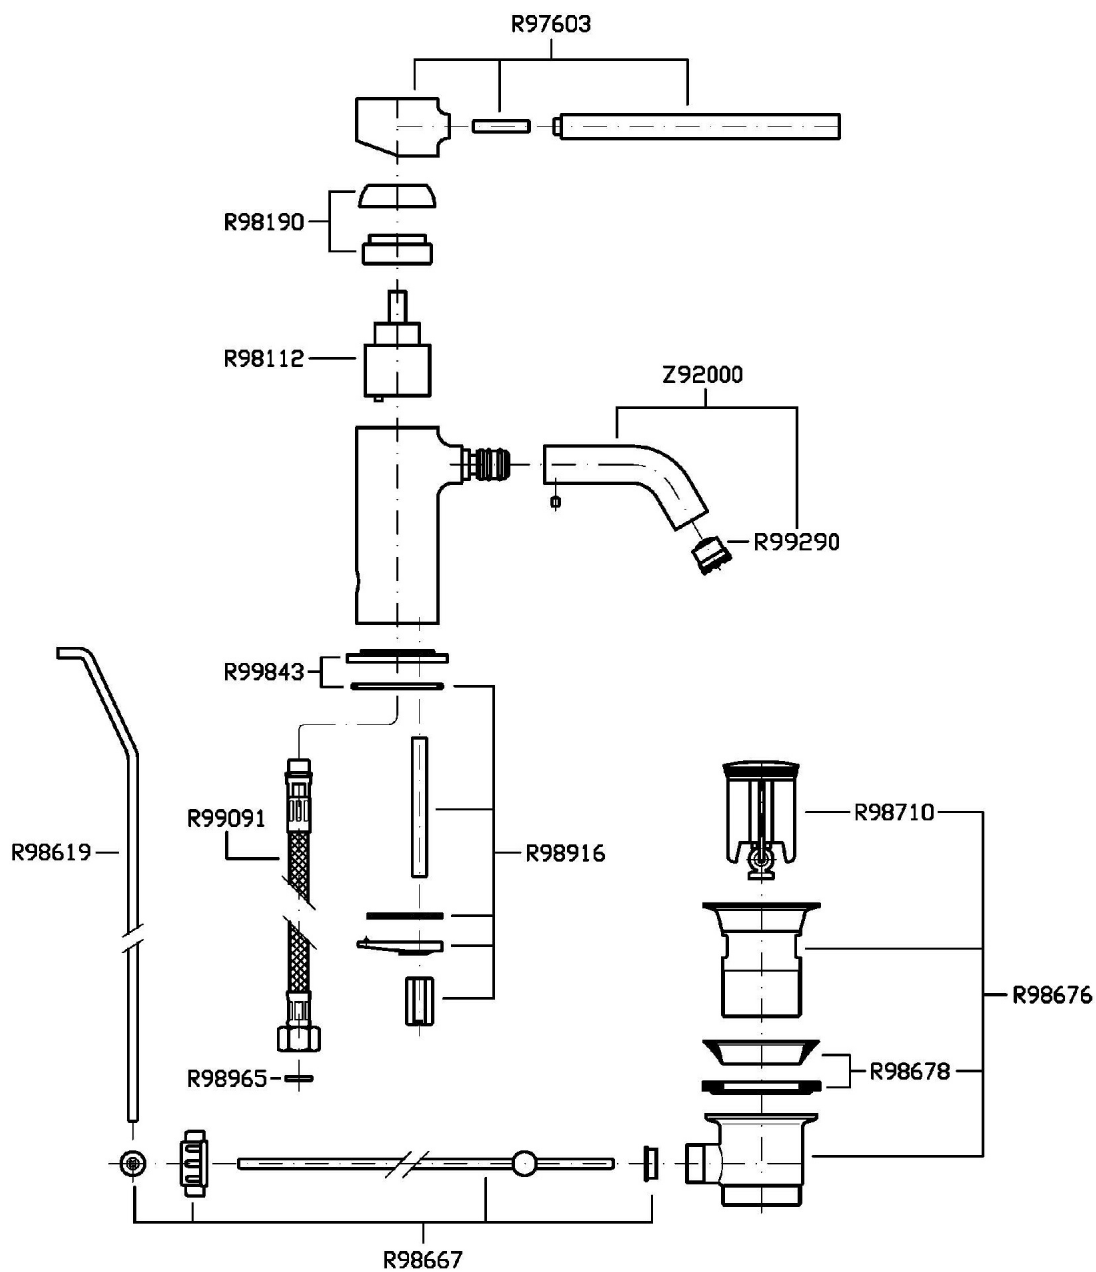

Single lever basin mixer with sanitary lever, aerator, 1 ¼" pop-up waste, flexible tails.

Finiture / Finishes

						
Cromo / Chrome	Nickel Spazzolato / Brushed Nickel	Nickel Lucido / Polished Nickel	Oro / Gold	Oro spazzolato / Brushed Gold	Metal Black / Metal Black	Metal Black spazzolato / Brushed Metal Black
						
Bianco Opaco Goffrato / Embossed Matt White	Nero Opaco Goffrato / Embossed Matt Black	Nero Soft Touch / Soft Touch Black				

PAN

ZP6211.H

Disegno Complessivo / Overall Drawing

PAN

ZP6211.H

Esplosi / Exploded

PAN

ZP6211.H Portate / Flowrates (lt/min)

PRESSIONE PRESSURE	1 BAR	2 BAR	3 BAR	4 BAR	5 BAR
LAVABO BASIN	6,2	8,8	10,7	12,4	13,8
P1					
P2					
P3					
P4					
P5					

PAN

ZP6211.H Pesì e Misure / Weights and Sizes

Peso (Kg) Weight (lb)	2,40 (Kg)	5,29 (lb)
Volume test (dc3) - (in3)	7,43 (dc3)	453,41 (in3)
h (mm) - (in)	90,00 (mm)	3,54 (in)
L1 (mm) - (in)	250,00 (mm)	9,84 (in)
L2 (mm) - (in)	330,00 (mm)	12,99 (in)