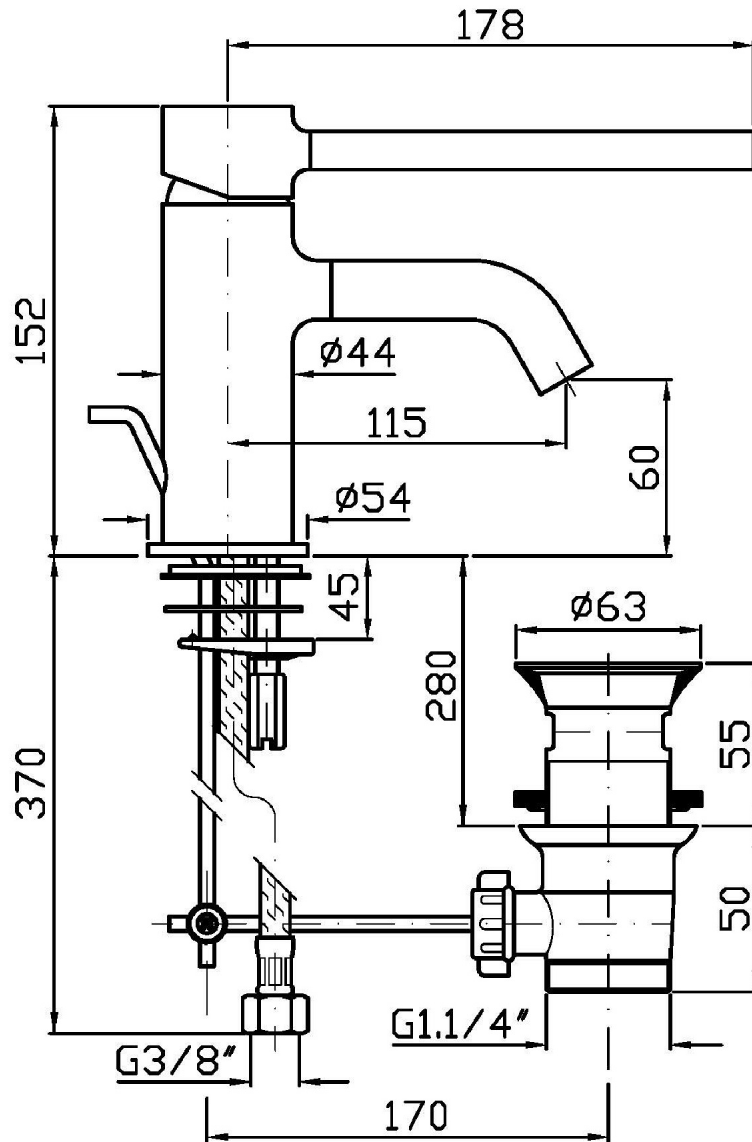

Single lever basin mixer with sanitary lever, aerator, 1 ¼" pop-up waste, flexible tails.

Finiture / Finishes

						
Cromo / Chrome	Nickel Spazzolato / Brushed Nickel	Nickel Lucido / Polished Nickel	Oro / Gold	Oro spazzolato / Brushed Gold	Metal Black / Metal Black	Metal Black spazzolato / Brushed Metal Black
						
Bianco Opaco Goffrato / Embossed Matt White	Nero Opaco Goffrato / Embossed Matt Black	Nero Soft Touch / Soft Touch Black				

PAN

ZP6211.H

Disegno Complessivo / Overall Drawing

PAN

ZP6211.H

Esplosi / Exploded

PAN

ZP6211.H Portate / Flowrates (lt/min)

PRESSIONE PRESSURE	1 BAR	2 BAR	3 BAR	4 BAR	5 BAR
LAVABO BASIN	6,2	8,8	10,7	12,4	13,8
P1					
P2					
P3					
P4					
P5					

PAN

ZP6211.H Pesì e Misure / Weights and Sizes

Peso (Kg) Weight (lb)	2,40 (Kg)	5,29 (lb)
Volume test (dc3) - (in3)	7,43 (dc3)	453,41 (in3)
h (mm) - (in)	90,00 (mm)	3,54 (in)
L1 (mm) - (in)	250,00 (mm)	9,84 (in)
L2 (mm) - (in)	330,00 (mm)	12,99 (in)