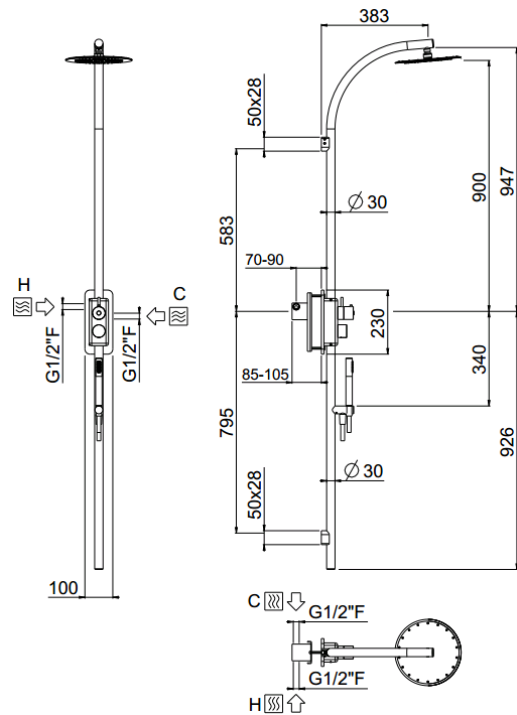

Gem

Gem MySlim inspectable showe head
00-1303-CR

TECHNICAL INFORMATION

Shower column in brass, with fixed shower holder and half-built-in integrated thermostatic. 3mm ultra-thin round shower head, Ø300, non-liming, inspectable and serviceable in chromed stainless steel. One jet round hand shower in brass, non-liming, inspectable and serviceable. Smooth anti-torsion PVC flexible hose cm150. CHROME

Flow rate:
x rubinetto

PICTURE

SPARE PARTS

ORIC060
Deviatore
Diverter

ORIC006
Termostatica
Thermostatic
T°

FEATURES

Rain jet

Safe touch

double anti-torsion

inspectable round

TECHNICAL DRAWING

FINISHINGS