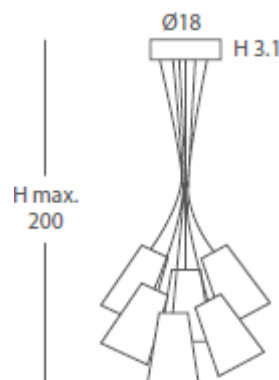

SUSPENSION

Set of hand-made braided cord lampshades where you may choose and combine colors, personalizing any interior solution. Original "bouquet" of 4 or 6 "DRUM-ECO Ø 18" lampshades (other lampshade models, on request). Inspired in colorful bouquets of flowers.

36

REF. **NEW**
POP-BQ/4

COLGANTE / SUSPENSION
IP20

MATERIAL

Metal y cuerda / Metal and cord

ACABADO / FINISH

Florón blanco mate o negro mate /
Canopy matt white or matt black
Cuerda: ver colores estándar /
Cord: see standard colors

INSTALACIÓN / INSTALLATION

- E27 LED 4x10W Ø6cm

54

REF.
POP-BQ/6

COLGANTE / SUSPENSION
IP20

MATERIAL

Metal y cuerda / Metal and cord

ACABADO / FINISH

Florón blanco mate o negro mate /
Canopy matt white or matt black
Cuerda: ver colores estándar /
Cord: see standard colors

INSTALACIÓN / INSTALLATION

- E27 LED 6x10W Ø6cm

*(bombillas no incluidas / lamps not included)