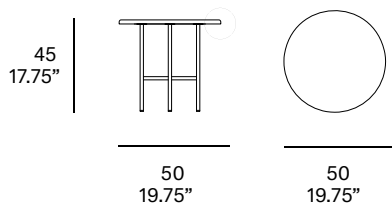

## Side table / centro rincón

Lievore Altherr Molina, 2017

T918

Structure made of stainless steel tube, finished with polyester powder. Tabletop made of solid wood from European oaks with 22 mm/0.86" of section or natural stone. The collection is also available in a lacquered version (MDF) and in European oak plywood.

### Shipment details

|        |                          |
|--------|--------------------------|
| Qty    | 1 coffee table (1 boxes) |
| Volume | 0,15 m3 / 5.3 ft3        |

#### Marble top option

|              |               |
|--------------|---------------|
| Gross weight | 12 kg / 26 lb |
| Net weight   | 9 kg / 20 lb  |

|   |   |
|---|---|
| Item dimensions<br>(width x depth x height) | 50 x 50 x 45 cm<br>19.75" x 19.75" x 17.75" |
|---|---|