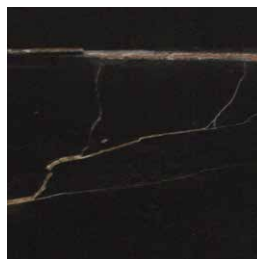

**veneered / tablero chapado**

water varnished

white stained

grey stained

black stained

**marble / mármol**

Macael

Calatorao

**Tabletop / tapa mesa**

**lacquer finishes / lacados**

L1 white

L18 light grey

L19 black

L3 creme

L5 taupe

L12 trumpet yellow