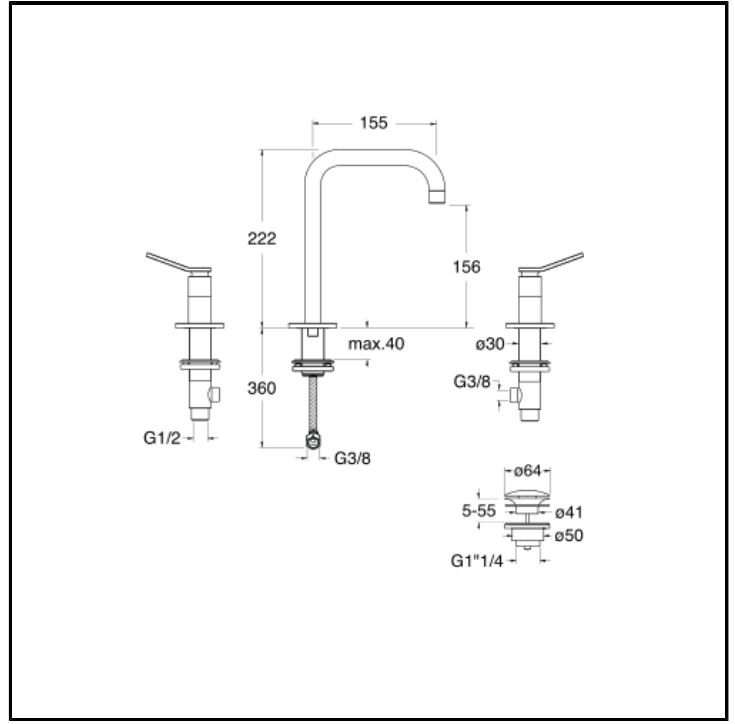

CRIES205

3 hole basin mixer REGULAR with 1"1/4 Up&Down waste

FINITURE

-  Chrome
-  Brushed black chrome
-  PVD polished gold brass
-  PVD brushed gold brass
-  Brushed metallic
-  Black matt
-  PVD polished rose gold
-  PVD brushed rose gold