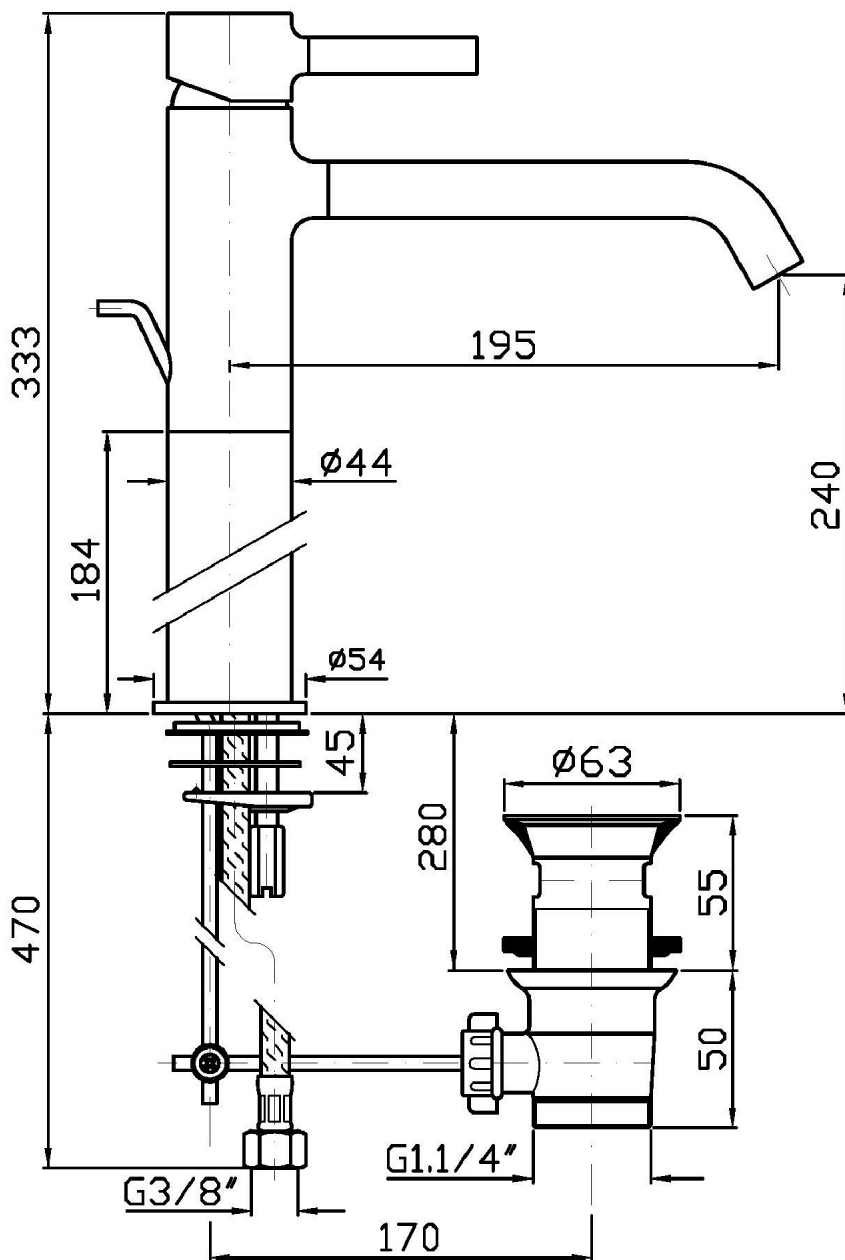

PAN

ZP6218

Disegno Complessivo / Overall Drawing