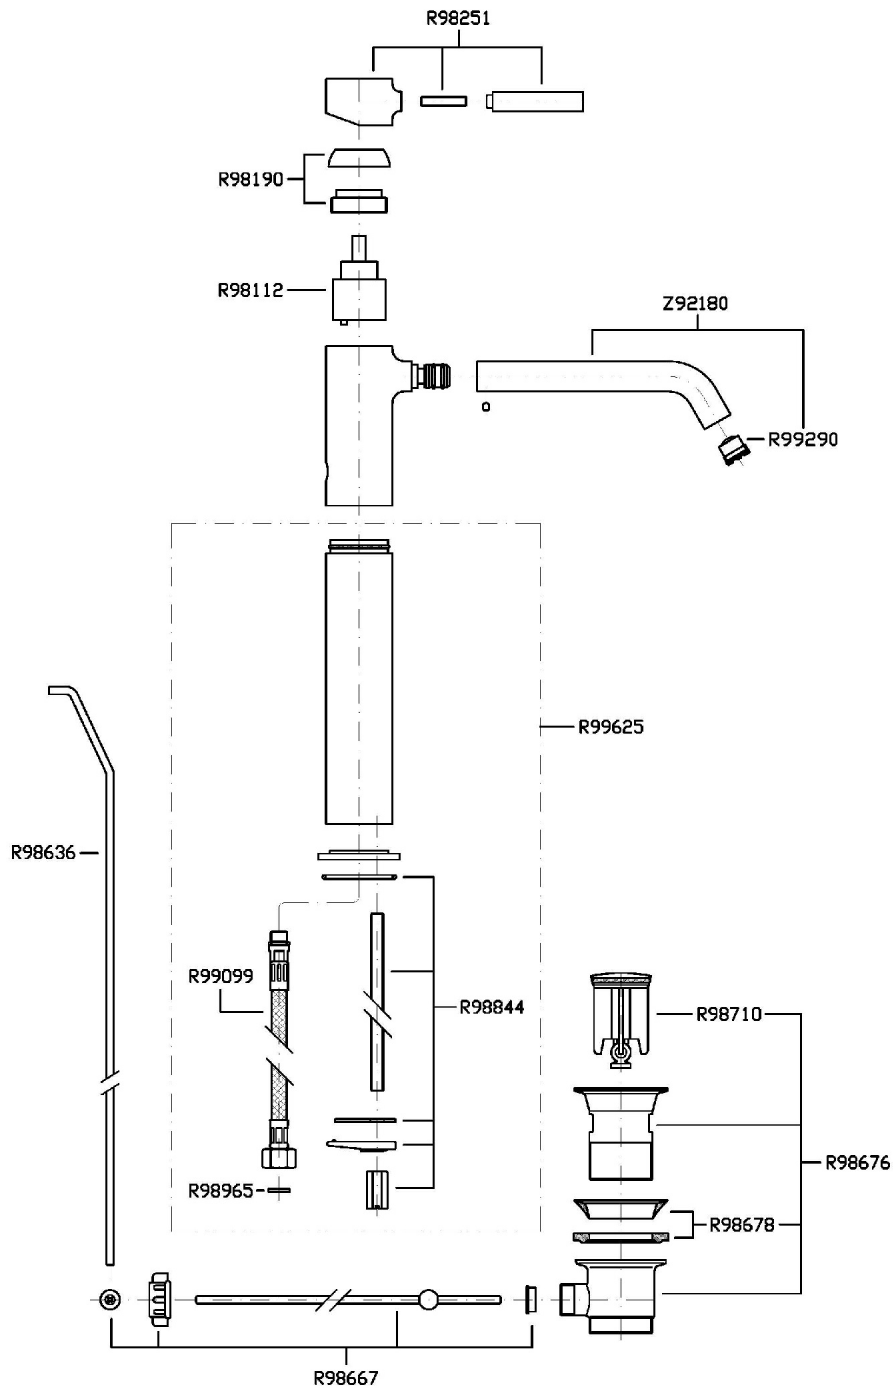

PAN

ZP6218

Esplosi / Exploded