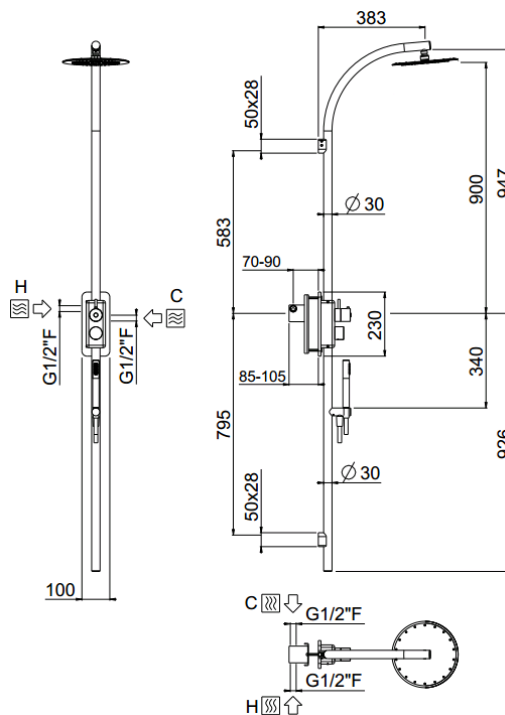

Gem

Gem MySlim inspectable showe head
00-1304-CR

TECHNICAL INFORMATION

Shower column in brass, with fixed shower holder and half-built-in integrated thermostatic. 3mm ultra-thin round shower head, Ø400, non-liming, inspectable and serviceable in chromed stainless steel. One jet round hand shower in brass, non-liming, inspectable and serviceable. Smooth anti-torsion PVC flexible hose cm150. CHROME

Flow rate:
x rubinetto

PICTURE

SPARE PARTS

ORIC060
Deviatore
Diverter

ORIC006
Termostatica
Thermostatic
T°

FEATURES

Rain jet

Safe touch

double anti-torsion

inspectable round

TECHNICAL DRAWING

FINISHINGS