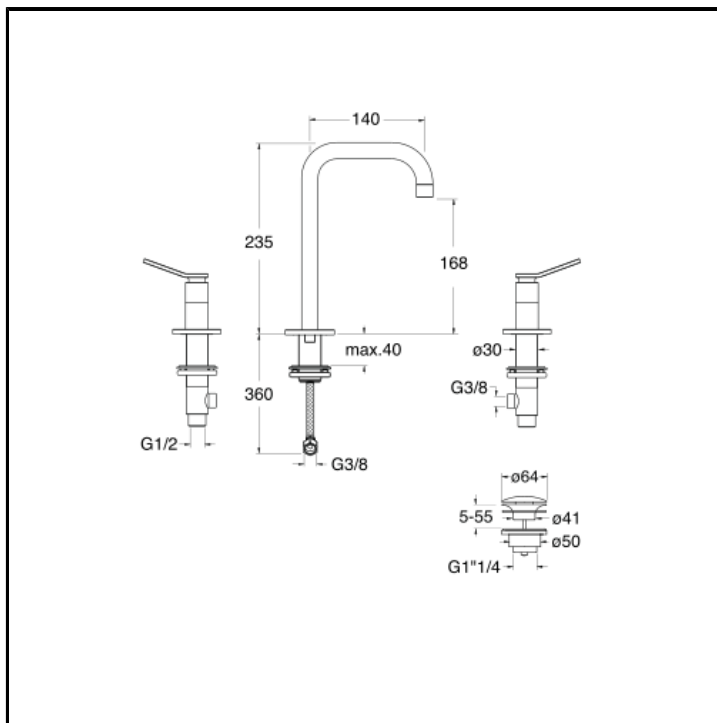

# CRIES206

3 hole basin mixer TALL with 1"1/4 Up&Down waste