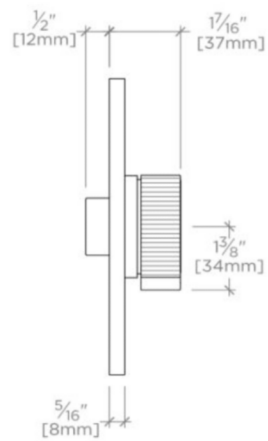

BOND

BTH14D

Bond Union Series Square Thermostatic Control Valve Trim with Enamel Guilloche Lines Knob Handle

TECHNICAL DETAILS

ADA Compliance: Yes
Integrated Diverter: N
Number of Holes: One Hole
Primary Material: Brass

Features Guilloche Lines combined with Enamel Knob Handle

Stocked in Nickel and Brass

Requires rough valve, sold separately: GUTH56 (1/2") or GUTH38 (3/4")

BOND

BTH14D

Bond Union Series Square Thermostatic Control Valve Trim with Enamel Guilloche Lines Knob Handle

TOP VIEW SCALE: 3"=1'-0"

FRONT VIEW SCALE: 3"=1'-0"

SIDE VIEW SCALE: 3"=1'-0"