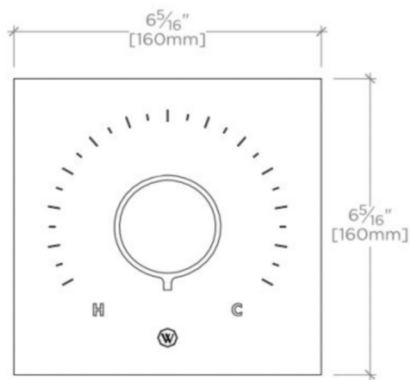

Features Guilloche Lines combined with Enamel Knob Handle

Stocked in Nickel and Brass

Requires rough valve, sold separately: GUTH56 (1/2") or GUTH38 (3/4")

BOND

BTH14D

Bond Union Series Square Thermostatic Control Valve Trim with Enamel Guilloche Lines Knob Handle

TOP VIEW SCALE: 3"=1'-0"

FRONT VIEW SCALE: 3"=1'-0"

SIDE VIEW SCALE: 3"=1'-0"