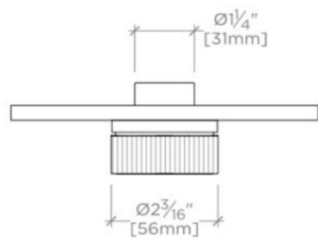

Features Guilloche Lines combined with Enamel Knob Handle

Stocked in Nickel and Brass

Requires rough valve, sold separately: GUTH56 (1/2") or GUTH38 (3/4")

BOND

BTH14D

Bond Union Series Square Thermostatic Control Valve Trim with Enamel Guilloche Lines Knob Handle

TOP VIEW SCALE: 3"=1'-0"

FRONT VIEW SCALE: 3"=1'-0"

SIDE VIEW SCALE: 3"=1'-0"