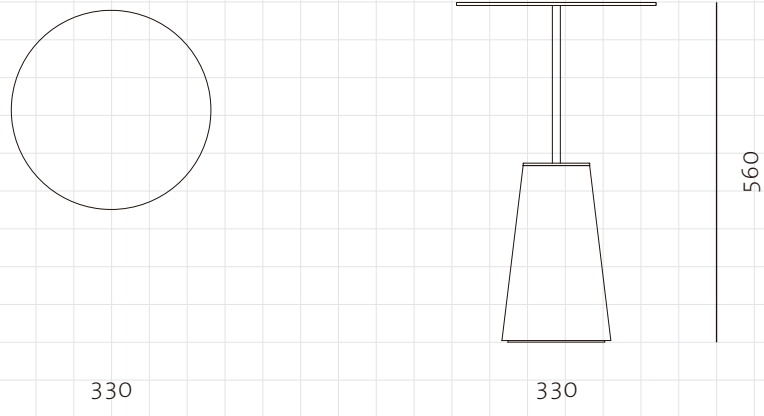

Bund Side Table H560

CODE

BU-T110-560

DIMENSIONS

C330 x H560mm

NET WEIGHT

18.0 kg

ENVIRONMENT

Indoor

MATERIALS

Stainless steel brass top, marble base

*Please refer to website or contact your local representative for complete material swatches.

SHIPPING

Package	Assembled		
Package Qty	1 pcs/box		
Packaging	Measurement (mm)	Volume (cbm)	Gross Weight (kg)
FCL	W425 x D425 x H750	0.14	20.70
LCL/AIR	W425 x D425 x H750	0.14	20.70