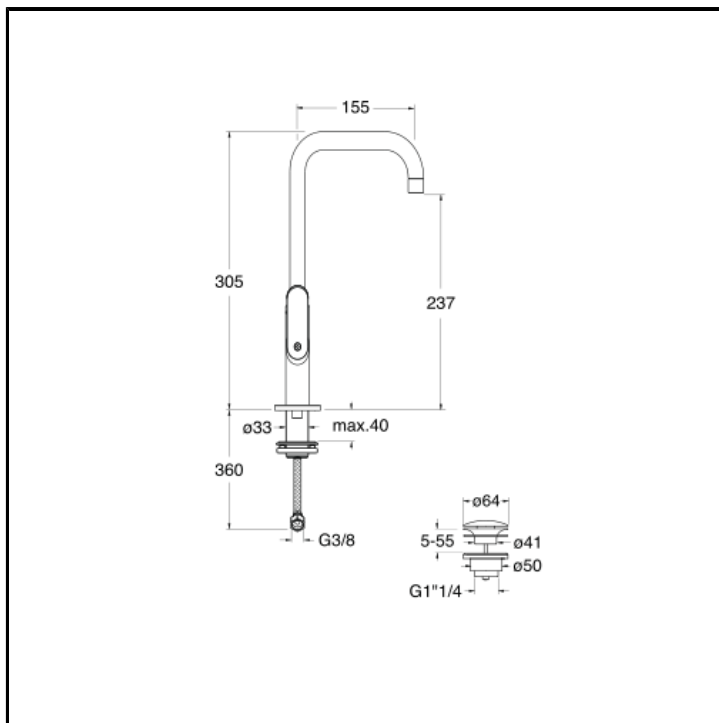

CRIES226

Basin mixer REGULAR with 1"1/4 Up&Down waste

FINITURE

-  Chrome
-  Brushed black chrome
-  PVD polished gold brass
-  PVD brushed gold brass
-  Brushed metallic
-  Black matt
-  PVD polished rose gold
-  PVD brushed rose gold