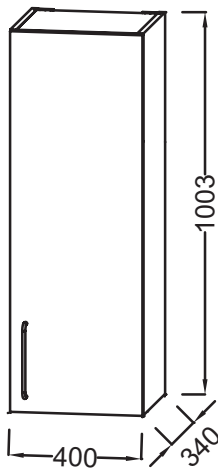

EB2571D-R6

Collection: ODÉON RIVE GAUCHE

Finish*:

Main features:

Features

- DIMENSIONS: 40 x 34 x 100 cm
- MATERIAL: Lacquer or melamine
- NORMS AND REGULATION: NF
- VERSION: White handle
- HANDLE : Attached wire handle
- INSIDE STORAGE: 1 removable glass shelf and 1 fixed melamine shelf
- WEIGHT: 18.5 kg
- INSTALLATION TYPE: Wall-hung
- STORAGE TYPE: Door
- TYPE OF COORDINATING FURNITURE : Half unit
- INSIDE FINISH: Grey
- FIXING: Installer selects fixings set according to wall support

Consumer benefits

- PRACTICAL: Additional storage solution
- PERFECT FINISH: Wide choice of finishes

Technical drawing

Product Specification: Half unit 40 cm, white handle. EB2571D-R6. Collection: ODÉON RIVE GAUCHE. DIMENSIONS: 40 x 34 x 100 cm. WEIGHT: 18.5 kg. MATERIAL: Lacquer or melamine. INSTALLATION TYPE: Wall-hung. NORMS AND REGULATION: NF. STORAGE TYPE: Door. VERSION: White handle. TYPE OF COORDINATING FURNITURE : Half unit. HANDLE : Attached wire handle. INSIDE STORAGE: 1 removable glass shelf and 1 fixed melamine shelf. FIXING: Installer selects fixings set according to wall support.