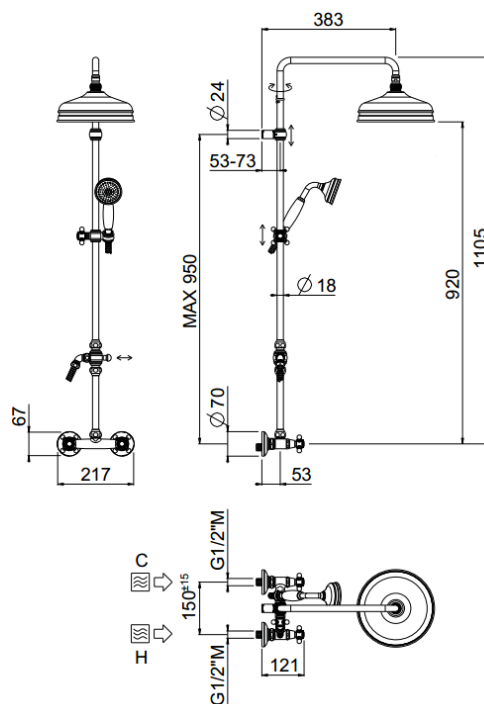

## TECHNICAL INFORMATION

Traditional shower column including diverter, turning bar with adjustable mounting and exposed shower mixer. Traditional non-liming inspectable shower head, Ø220, in brass/stainless steel. One jet traditional non-liming inspectable shower with curved elbow in brass. Double spiral flexible hose in brass, cm 150. CHROME

## SPARE PARTS

ORIC021  
vitone  
screw down

## FEATURES

Rain jet

Non-liming

adjustable  
column

## TECHNICAL DRAWING