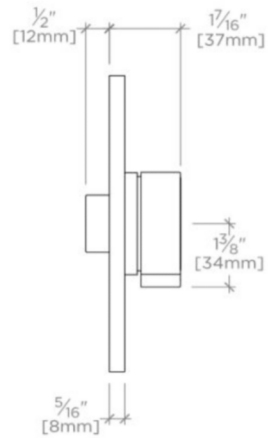

BOND

BTH15C

Bond Union Series Square Thermostatic Control Valve Trim with Guilloche Link Knob Handle

TECHNICAL DETAILS

ADA Compliance: Yes
Integrated Diverter: N
Number of Holes: One Hole
Primary Material: Brass

Features Guilloche Link Pattern Knob Handle

Stocked in Nickel and Brass

Requires rough valve, sold separately: GUTH56 (1/2") or GUTH38 (3/4")

BOND

BTH15C

Bond Union Series Square Thermostatic Control Valve Trim with
Guilloche Link Knob Handle

TOP VIEW SCALE: 3"=1'-0"

FRONT VIEW SCALE: 3"=1'-0"

SIDE VIEW SCALE: 3"=1'-0"