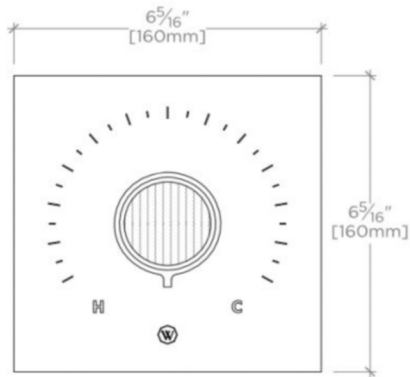

Features Guilloche Link Pattern Knob Handle

Stocked in Nickel and Brass

Requires rough valve, sold separately: GUTH56 (1/2") or GUTH38 (3/4")

BOND

BTH15C

Bond Union Series Square Thermostatic Control Valve Trim with
Guilloche Link Knob Handle

TOP VIEW SCALE: 3"=1'-0"

FRONT VIEW SCALE: 3"=1'-0"

SIDE VIEW SCALE: 3"=1'-0"