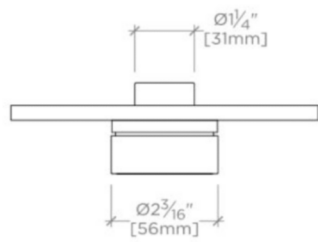

Features Guilloche Link Pattern Knob Handle

Stocked in Nickel and Brass

Requires rough valve, sold separately: GUTH56 (1/2") or GUTH38 (3/4")

BOND

BTH15C

Bond Union Series Square Thermostatic Control Valve Trim with
Guilloche Link Knob Handle

TOP VIEW SCALE: 3"=1'-0"

FRONT VIEW SCALE: 3"=1'-0"

SIDE VIEW SCALE: 3"=1'-0"