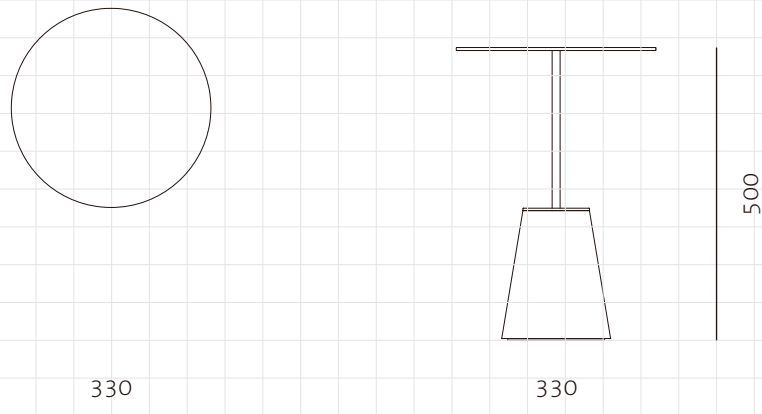

Bund Side Table H500

CODE

BU-T110-500

DIMENSIONS

C330 x H500mm

NET WEIGHT

11.0 kg

ENVIRONMENT

Indoor

MATERIALS

Stainless steel brass top, marble base

*Please refer to website or contact your local representative for complete material swatches.

SHIPPING

Package	Assembled		
Package Qty	1 pcs/box		
Packaging	Measurement (mm)	Volume (cbm)	Gross Weight (kg)
FCL	W425 x D425 x H690	0.12	19.49
LCL/AIR	W425 x D425 x H690	0.12	19.49