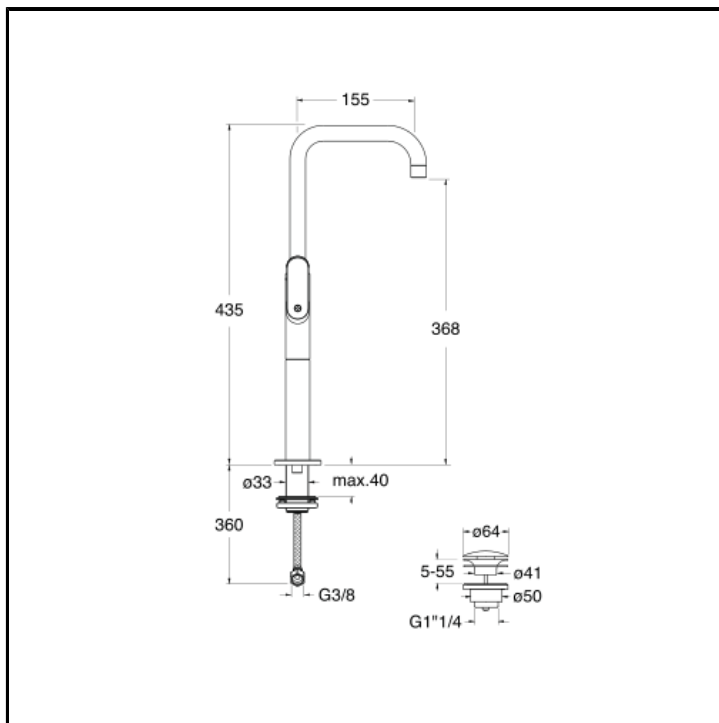

Basin mixer TALL with 1"1/4 Up&Down waste

FINITURE

-  Chrome
-  Brushed black chrome
-  PVD polished gold brass
-  PVD brushed gold brass
-  Brushed metallic
-  Black matt
-  PVD polished rose gold
-  PVD brushed rose gold