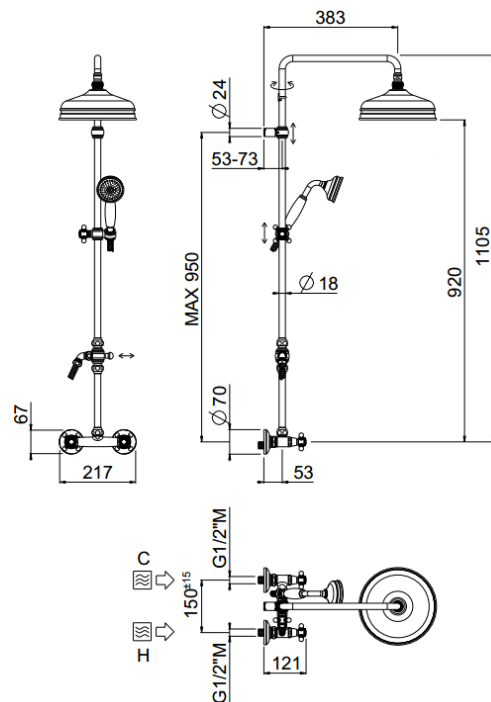

Otello

Otello
00-3003-CR

TECHNICAL INFORMATION

Traditional shower column including diverter, turning bar with adjustable mounting and exposed shower mixer. Traditional non-liming inspectable shower head, Ø220, in brass/stainless steel. 5 jets traditional non-liming inspectable shower with curved elbow in brass. Double spiral flexible hose in brass, cm 150. CHROME

Flow rate:
x rubinetto

PICTURE

SPARE PARTS

ORIC021
vitone
screw down

FEATURES

rain jet

hydromassage jet

rain jet +
hydromassage

soft shower jet

rain jet + soft

Non-liming

adjustable
column

TECHNICAL DRAWING

FINISHINGS