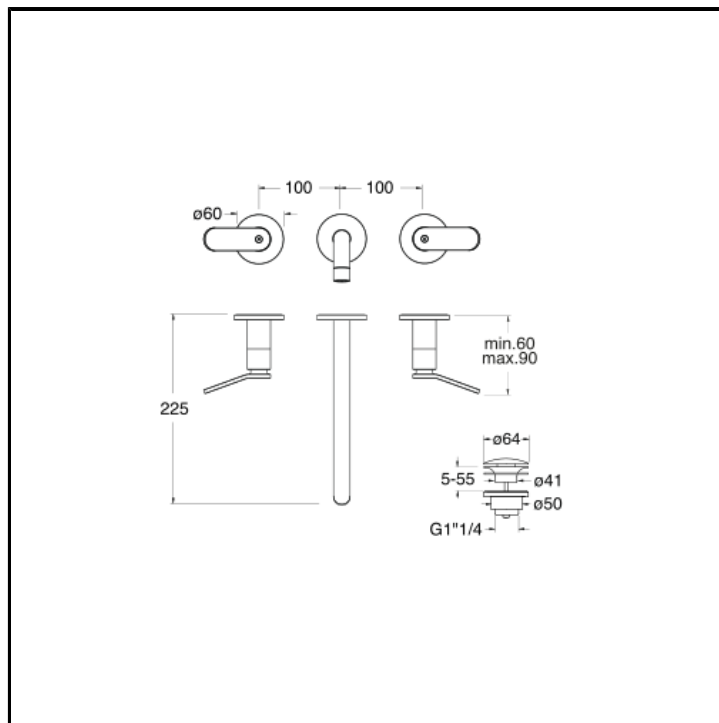

Wall mounted basin mixer LARGE external parts for CRICS233 (side controls) - CRICS234 (right side) with 1"1/4 Up&Down waste

FINITURE

-  Chrome
-  Brushed black chrome
-  PVD polished gold brass
-  PVD brushed gold brass
-  Brushed metallic
-  Black matt
-  PVD polished rose gold
-  PVD brushed rose gold