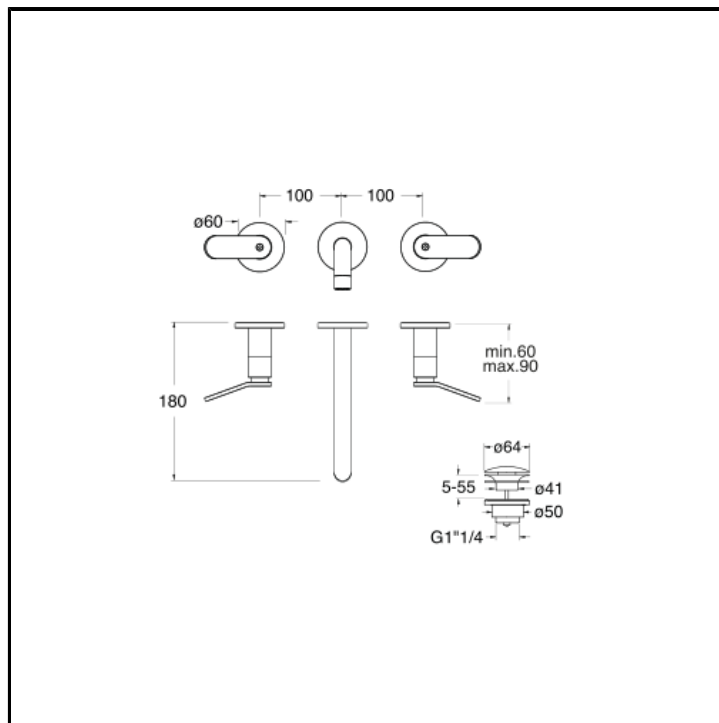

Wall mounted basin mixer REGULAR external parts for CRICS233 (side controls) - CRICS234 (right side) with 1"1/4 Up&Down waste