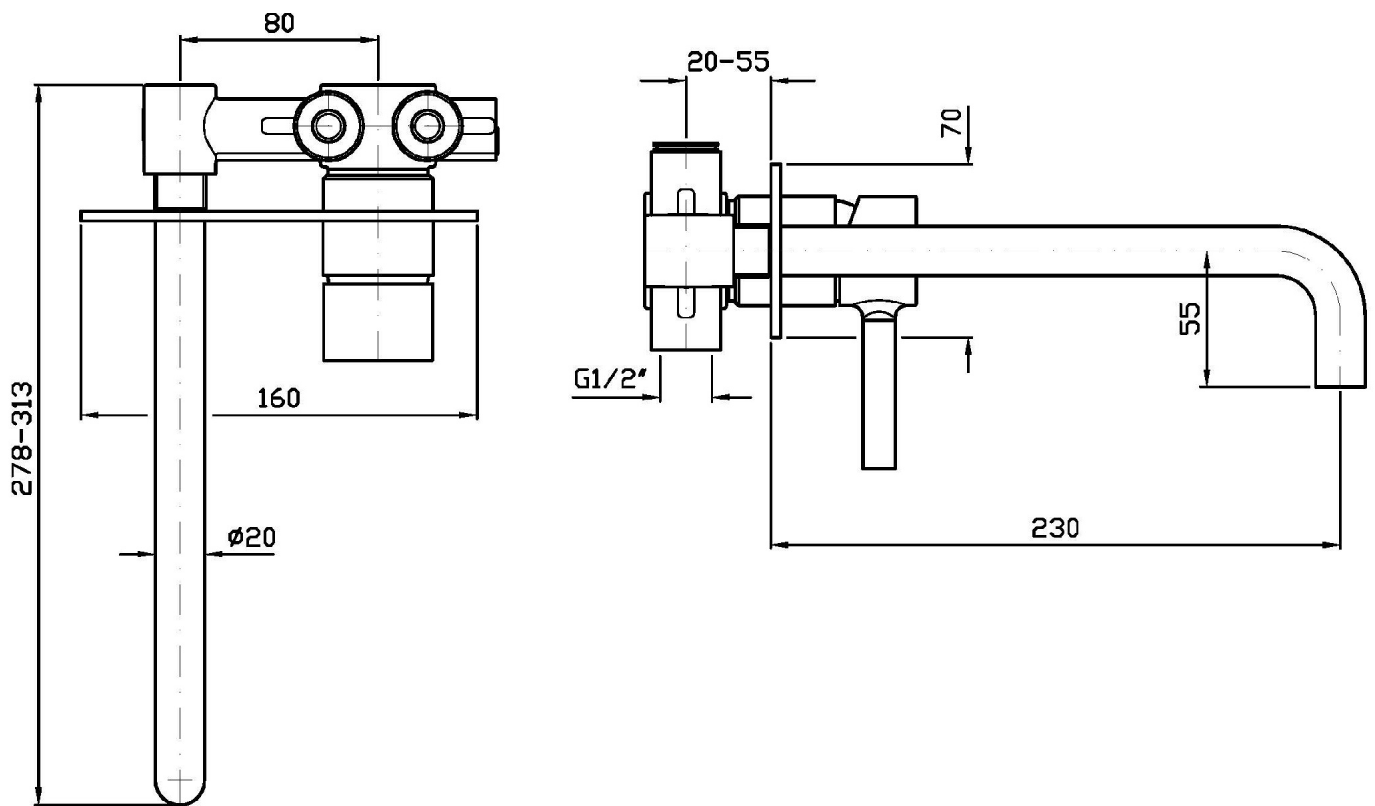

2 hole built-in single lever basin mixer with aerator. Spout projection 230 mm.

R99815

Parte incasso. / Built-in part.

Finiture / Finishes

						
Cromo / Chrome	Nickel Spazzolato / Brushed Nickel	Nickel Lucido / Polished Nickel	Oro / Gold	Oro spazzolato / Brushed Gold	Metal Black / Metal Black	Metal Black spazzolato / Brushed Metal Black
						
Bianco Opaco Goffrato / Embossed Matt White	Nero Opaco Goffrato / Embossed Matt Black	Nero Soft Touch / Soft Touch Black				

PAN

ZP6124

Disegno Complessivo / Overall Drawing

PAN

ZP6124

Esplosi / Exploded

PAN

ZP6124 Portate / Flowrates (lt/min)

PRESSIONE PRESSURE	1 BAR	2 BAR	3 BAR	4 BAR	5 BAR
P1 LAVABO BASIN	7,2	10,3	12,5	14,3	16
P2					
P3					
P4					
P5					

PAN

ZP6124 Pesì e Misure / Weights and Sizes

Peso (Kg) Weight (lb)	0,97 (Kg)	2,14 (lb)
Volume test (dc3) - (in3)	3,32 (dc3)	202,60 (in3)
h (mm) - (in)	93,00 (mm)	3,66 (in)
L1 (mm) - (in)	162,00 (mm)	6,38 (in)
L2 (mm) - (in)	220,00 (mm)	8,66 (in)