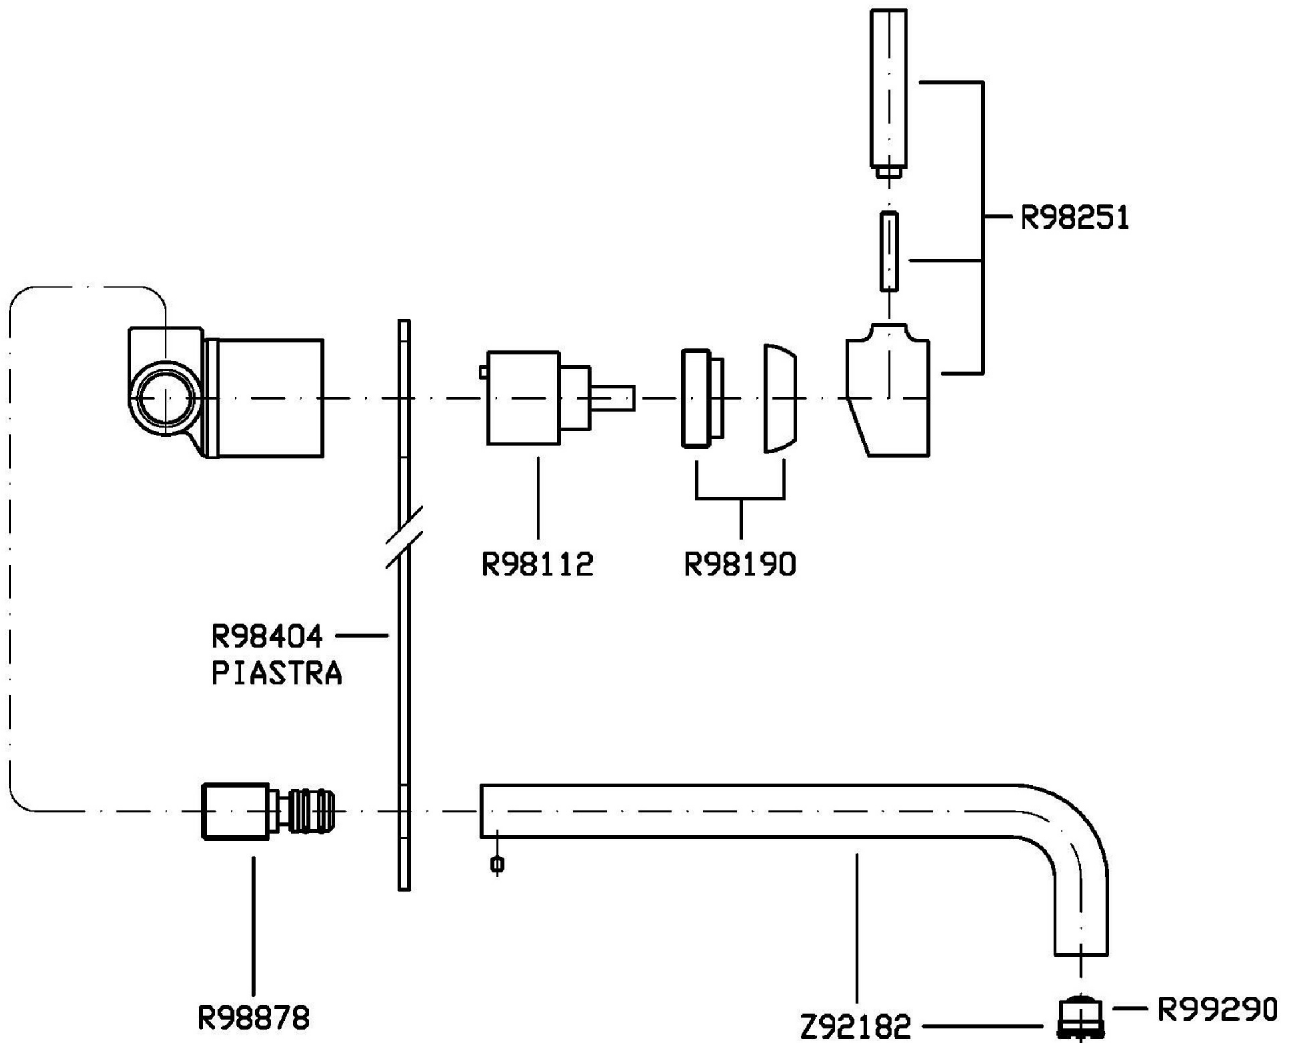

2 hole built-in single lever basin mixer with aerator. Spout projection 230 mm.

R99815

Parte incasso. / Built-in part.

Finiture / Finishes

						
Cromo / Chrome	Nickel Spazzolato / Brushed Nickel	Nickel Lucido / Polished Nickel	Oro / Gold	Oro spazzolato / Brushed Gold	Metal Black / Metal Black	Metal Black spazzolato / Brushed Metal Black
						
Bianco Opaco Goffrato / Embossed Matt White	Nero Opaco Goffrato / Embossed Matt Black	Nero Soft Touch / Soft Touch Black				

PAN

ZP6124

Disegno Complessivo / Overall Drawing

PAN

ZP6124

Esplosi / Exploded

PAN

ZP6124 Portate / Flowrates (lt/min)

PRESSIONE PRESSURE	1 BAR	2 BAR	3 BAR	4 BAR	5 BAR
P1 LAVABO BASIN	7,2	10,3	12,5	14,3	16
P2					
P3					
P4					
P5					

PAN

ZP6124 Pesì e Misure / Weights and Sizes

Peso (Kg) Weight (lb)	0,97 (Kg)	2,14 (lb)
Volume test (dc3) - (in3)	3,32 (dc3)	202,60 (in3)
h (mm) - (in)	93,00 (mm)	3,66 (in)
L1 (mm) - (in)	162,00 (mm)	6,38 (in)
L2 (mm) - (in)	220,00 (mm)	8,66 (in)