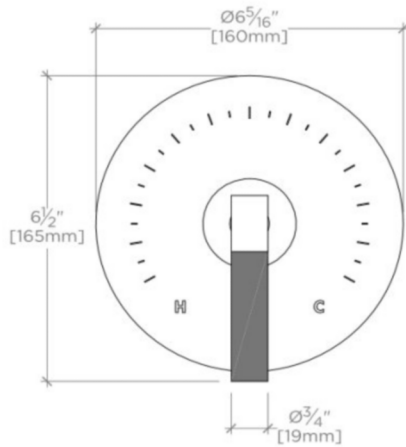

### PRODUCT FEATURES

Lever Handle

Allows bather to adjust temperature of all waterway outlets with a hot limit safety stop providing anti-scald protection

Features Two-Tone Handle

Stocked in Nickel and Brass

Requires rough valve, sold separately: GUTH56 (1/2") or GUTH38 (3/4")

## BOND

BTH22B

Bond Tandem Series Round Thermostatic Control Valve Trim with Two-Tone Lever Handle

TOP VIEW SCALE: 3"=1'-0"

FRONT VIEW SCALE: 3"=1'-0"

SIDE VIEW SCALE: 3"=1'-0"