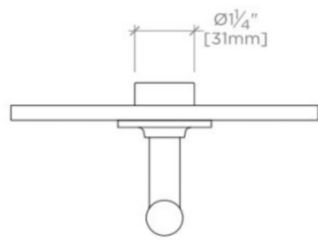

### PRODUCT FEATURES

Lever Handle

Allows bather to adjust temperature of all waterway outlets with a hot limit safety stop providing anti-scald protection

Features Two-Tone Handle

Stocked in Nickel and Brass

Requires rough valve, sold separately: GUTH56 (1/2") or GUTH38 (3/4")

## BOND

BTH22B

Bond Tandem Series Round Thermostatic Control Valve Trim with Two-Tone Lever Handle

TOP VIEW SCALE: 3"=1'-0"

FRONT VIEW SCALE: 3"=1'-0"

SIDE VIEW SCALE: 3"=1'-0"