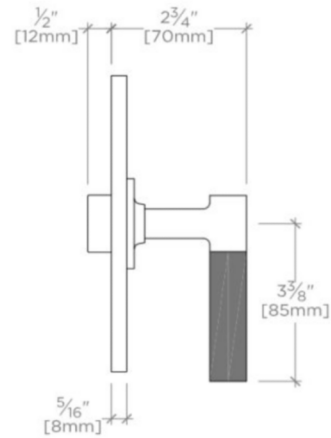

### PRODUCT FEATURES

Lever Handle

Allows bather to adjust temperature of all waterway outlets with a hot limit safety stop providing anti-scald protection

Features Two-Tone Handle

Stocked in Nickel and Brass

Requires rough valve, sold separately: GUTH56 (1/2") or GUTH38 (3/4")

## BOND

BTH22B

Bond Tandem Series Round Thermostatic Control Valve Trim with Two-Tone Lever Handle

TOP VIEW SCALE: 3"=1'-0"

FRONT VIEW SCALE: 3"=1'-0"

SIDE VIEW SCALE: 3"=1'-0"