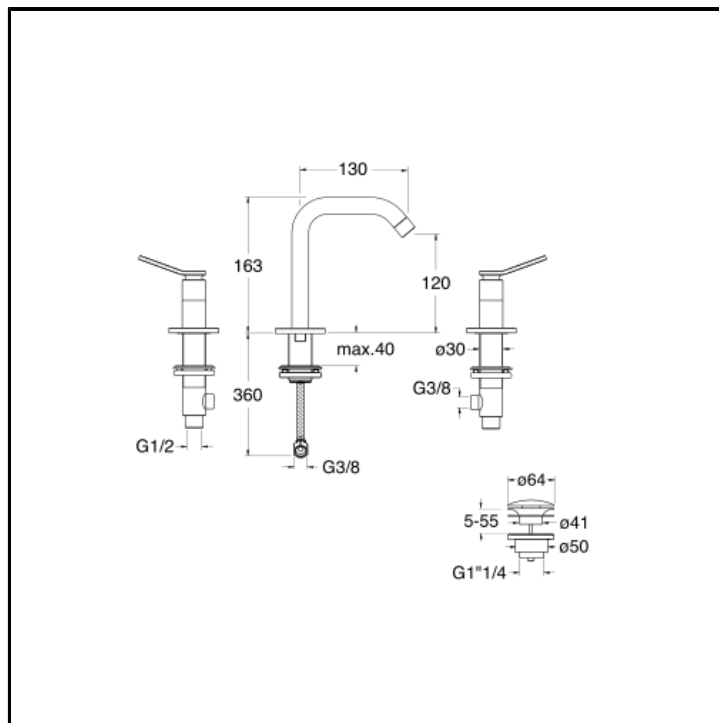

3 hole bidet mixer with 1"1/4 Up&Down waste