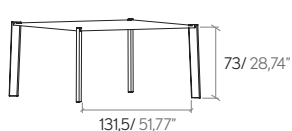

BAY

Arik Levy. 201

FINISHES. ACABADOS

TOP. SOBRE

A	B	C	D
			
SUPER-MATT OAK ROBLE SUPER MATE	SUPER-MATT WALNUT NOGAL SUPER MATE	EBONY STAINED OAK ROBLE TEÑIDO ÉBANO	DARK STAINED WALNUT NOGAL SUPER MATE
			
WHITE LACQUERED OAK ROBLE LACADO BLANCO	DARK GREY STAINED OAK ROBLE TEÑIDO GRIS OSCURO	SIENA OAK ROBLE SIENA	WHITENED OAK ROBLE BLANQUEADO