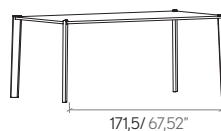

BAY

Arik Levy. 201

FINISHES. ACABADOS

TOP. SOBRE

A	B	C	D
			
SUPER-MATT OAK ROBLE SUPER MATE	SUPER-MATT WALNUT NOGAL SUPER MATE	EBONY STAINED OAK ROBLE TEÑIDO ÉBANO	DARK STAINED WALNUT NOGAL SUPER MATE
			
WHITE LACQUERED OAK ROBLE LACADO BLANCO	DARK GREY STAINED OAK ROBLE TEÑIDO GRIS OSCURO	SIENA OAK ROBLE SIENA	WHITENED OAK ROBLE BLANQUEADO