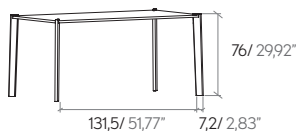

BAY

Arik Levy. 201

FINISHES. ACABADOS

TOP. SOBRE

A	B	C	D
			
SUPER-MATT OAK ROBLE SUPER MATE	SUPER-MATT WALNUT NOGAL SUPER MATE	EBONY STAINED OAK ROBLE TEÑIDO ÉBANO	DARK STAINED WALNUT NOGAL SUPER MATE
			
WHITE LACQUERED OAK ROBLE LACADO BLANCO	DARK GREY STAINED OAK ROBLE TEÑIDO GRIS OSCURO	SIENA OAK ROBLE SIENA	WHITENED OAK ROBLE BLANQUEADO